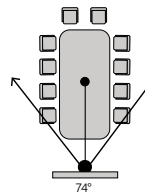

WideSHOT SE

Fixed Camera

- Great low-light performance; 3x digital zoom with manual pan/tilt
- 111° horizontal FOV
- 999-6911-200 QUSB
999-6911-300 QMini

ConferenceSHOT ePTZ

ePTZ Camera with Auto-Framing

- High-definition, USB 3.0 and HDMI output, customizable auto-framing with 5x zoom
- Built-in microphone and balanced audio I/O
- 129° horizontal FOV
- 999-21050-000 (Black)