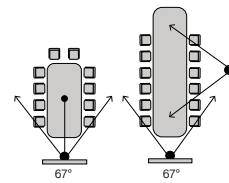

EASYIP AV-OVER-IP SOLUTIONS

FOR MULTI-CAMERA SYSTEMS AND EASY ROOM DESIGN

EasyIP cameras send video over IP, eliminating costly extenders and video switchers, and instead use category cables and a network switch. you can connect up to four EasyIP cameras to your EasyIP Decoder or EasyIP Mixer. EasyIP microphones and speakers operate with standard Dante protocols simplifying audio routing.

EasyIP 10 Camera

Networked PTZ Camera

- High definition, PoE+ powered, 10x optical zoom
- 67° horizontal FOV
- 999-30200-000 (Black)
- 999-30200-000W (White)

EasyIP 20 Camera

Networked PTZ Camera

- Highest definition, PoE+ powered, HDMI output, Tri-Sync PTZ motion, 20x optical zoom
- 70.2° horizontal FOV
- 999-30230-000 (Black)
- 999-30230-000W (White)

EasyIP CeilingMIC D

Networked Ceiling Microphone

- Dante networked audio, standard RJ45 connection, adjustable drop length, built-in DSP
- 360° coverage
- 999-85820-000 (Black)
- 999-85810-000 (White)

EasyIP TableMIC D

Networked Table Microphone

- Dante networked audio, standard RJ45 connection, capacitive touch control, built-in DSP
- 360° coverage
- 999-85910-000 (Black)
- 999-85910-000W (White)

EasyIP Decoder

Audio and Video Decoder

- Supports up to four EasyIP Cameras and up to two analog EasyMICs, USB 3.0 output
- 999-60210-000

EasyIP Mixer

Production Switcher

- Supports up to four EasyIP Cameras, HDMI input USB 3.0 and HDMI output, supports analog, HDMI digital and Dante audio
- 999-60320-000