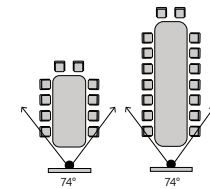

LARGE CONFERENCE ROOMS

UP TO 16 PEOPLE
UP TO APPROXIMATELY 500 SQUARE FEET

For larger conference rooms, Vaddio recommends a videoconferencing camera plus microphones and speakers for high-quality audio on both ends of the meeting. A PTZ or ePTZ camera (electronic pan-tilt-zoom) allows for camera movement during the meeting. Cameras with a built-in balanced audio I/O allow for easy integration with existing in-room audio systems.

ConferenceSHOT AV Bundle

PTZ USB Camera with optional speaker and mics

- Integrated high-performance audio for robust sound, 10x optical zoom
- 74° horizontal FOV

Camera & TableMIC Microphone:

- 999-99950-300B (Black)
- 999-99950-300W (White)

ConferenceSHOT 10

PTZ USB Camera

- High definition, USB 3.0 10x optical zoom
- 74° horizontal FOV
- 999-9990-000B (Black)
- 999-9990-000W (White)

RoboSHOT 30E USB

PTZ USB Camera

- Highest performance, USB 3.0 HDMI output, Tri-Sync PTZ motion, 30x optical zoom
- 70.2° horizontal FOV
- 999-99230-000 (Black)
- 999-99230-000W (White)

IntelliSHOT

Auto-Tracking ePTZ Camera

- Intelligent framing algorithms, USB 3.0 and HDMI output, 30x optical zoom
- Integrated beamforming microphones and balanced audio I/O
- 70.2° horizontal FOV
- 999-21100-000 (Black)
- 999-21100-000 (White)

RoboSHOT 20 UHD

Ultra High Definition PTZ Camera with OneLINK Bridge System

- Pristine 4K image quality and outstanding low-light performance; effective 20x zoom range
- 74° horizontal FOV
- 999-9950-200 (Silver/Black)
- 999-9950-200W (White)