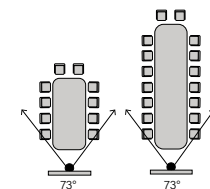

LARGE CONFERENCE ROOMS

UP TO 16 PEOPLE
UP TO APPROXIMATELY 500 SQUARE FEET

For larger conference rooms, Vaddio recommends a videoconferencing camera plus microphones and speakers for high-quality audio on both ends of the meeting. A PTZ or ePTZ camera (electronic pan-tilt-zoom) allows for camera movement during the meeting. Cameras with a built-in balanced audio I/O allow for easy integration with existing in-room audio systems.

ConferenceSHOT AV Bundle

PTZ USB Camera with optional speaker and mics

- Integrated high-performance audio for robust sound, 10x optical zoom
- 74° horizontal FOV

Camera & TableMIC Microphone:

- 999-99950-300B (Black)
- 999-99950-300W (White)

ConferenceSHOT 10

PTZ USB Camera

- High definition, USB 3.0 10x optical zoom
- 74° horizontal FOV
- 999-9990-000B (Black)
- 999-9990-000W (White)

RoboSHOT 30E USB

PTZ USB Camera

- Highest performance, USB 3.0 HDMI output, Tri-Sync PTZ motion, 30x optical zoom
- 70.2° horizontal FOV
- 999-99230-000 (Black)
- 999-99230-000W (White)

IntelliSHOT

Auto-Tracking ePTZ Camera

- Intelligent framing algorithms, USB 3.0 and HDMI output, 30x optical zoom
- Integrated beamforming microphones and balanced audio I/O
- 70.2° horizontal FOV
- 999-21100-000 (Black)
- 999-21100-000 (White)

RoboSHOT 20 UHD

Ultra High Definition PTZ Camera with OneLINK Bridge System

- Pristine 4K image quality and outstanding low-light performance; effective 20x zoom range
- 74° horizontal FOV
- 999-9950-200 (Silver/Black)
- 999-9950-200W (White)