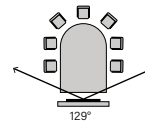

WideSHOT SE

Fixed Camera

- Great low-light performance; 3x digital zoom with manual pan/tilt
- 111° horizontal FOV
- 999-6911-200 QUSB
999-6911-300 QMini

ConferenceSHOT ePTZ

ePTZ Camera with Auto-Framing

- High-definition, USB 3.0 and HDMI output, customizable auto-framing with 5x zoom
- Built-in microphone and balanced audio I/O
- 129° horizontal FOV
- 999-21050-000 (Black)