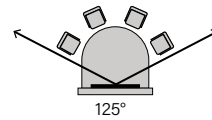

HUDDLE SPACES

UP TO 7 PEOPLE
UP TO APPROXIMATELY 200 SQUARE FEET

For huddle spaces, Vaddio recommends a video conferencing camera with a wide angle lens to capture more participants in a small area. If your employees are bringing laptops to the huddle space to collaborate with others using cloud-based collaboration services, then USB/BYOD-friendly solutions are important as well.