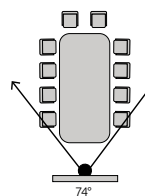

SMALL TO MEDIUM CONFERENCE ROOMS

**UP TO 10 PEOPLE
UP TO APPROXIMATELY 300 SQUARE FEET**

For small to medium spaces, Vaddio recommends a video conferencing camera with a wide angle lens or PTZ function to capture more participants. If your employees are bringing laptops to the meeting space to collaborate with others using cloud-based collaboration services, then USB/BYOD-friendly solutions are important as well.

WideSHOT SE

Fixed Camera

- Great low-light performance; 3x digital zoom with manual pan/tilt
- 111° horizontal FOV
- 999-6911-200 QUSB
  999-6911-300 QMini

ConferenceSHOT ePTZ

ePTZ Camera with Auto-Framing

- High-definition, USB 3.0 and HDMI output, customizable auto-framing with 5x zoom
- Built-in microphone and balanced audio I/O
- 129° horizontal FOV
- 999-21050-000 (Black)

ConferenceSHOT AV

PTZ USB Camera with optional speaker and mics

- Integrated high-performance audio for robust sound; 10x optical zoom
- 74° horizontal FOV

Camera only:

- 999-9995-000B (Black)
  999-9995-000W (White)

ConferenceSHOT 10

PTZ USB Camera

- High definition, USB 3.0 10x optical zoom
- 74° horizontal FOV
- 999-9990-000B (Black)
  999-9990-000W (White)

RoboSHOT 12E USB

PTZ USB Camera

- Highest performance, USB 3.0 HDMI output, Tri-Sync PTZ motion, 12x optical zoom
- 70.2° horizontal FOV
- 999-99200-000 (Black)
  999-99200-000W (White)