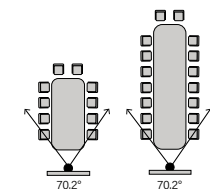

LARGE CONFERENCE ROOMS

UP TO 16 PEOPLE
UP TO APPROXIMATELY 500 SQUARE FEET

For larger conference rooms, Vaddio recommends a videoconferencing camera plus microphones and speakers for high-quality audio on both ends of the meeting. A PTZ or ePTZ camera (electronic pan-tilt-zoom) allows for camera movement during the meeting. Cameras with a built-in balanced audio I/O allow for easy integration with existing in-room audio systems.

ConferenceSHOT AV Bundle

PTZ USB Camera with optional speaker and mics

- Integrated high-performance audio for robust sound, 10x optical zoom
- 74° horizontal FOV

Camera & TableMIC Microphone:

- 999-99950-300B (Black)
- 999-99950-300W (White)

ConferenceSHOT 10

PTZ USB Camera

- High definition, USB 3.0 10x optical zoom
- 74° horizontal FOV
- 999-9990-000B (Black)
- 999-9990-000W (White)

RoboSHOT 30E USB

PTZ USB Camera

- Highest performance, USB 3.0 HDMI output, Tri-Sync PTZ motion, 30x optical zoom
- 70.2° horizontal FOV
- 999-99230-000 (Black)
- 999-99230-000W (White)

IntelliSHOT

Auto-Tracking ePTZ Camera

- Intelligent framing algorithms, USB 3.0 and HDMI output, 30x optical zoom
- Integrated beamforming microphones and balanced audio I/O
- 70.2° horizontal FOV
- 999-21100-000 (Black)
- 999-21100-000 (White)

RoboSHOT 20 UHD

Ultra High Definition PTZ Camera with OneLINK Bridge System

- Pristine 4K image quality and outstanding low-light performance; effective 20x zoom range
- 74° horizontal FOV
- 999-9950-200 (Silver/Black)
- 999-9950-200W (White)