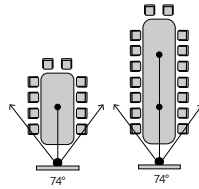

LARGE CONFERENCE ROOMS

UP TO 16 PEOPLE
UP TO APPROXIMATELY 500 SQUARE FEET

For larger conference rooms, Vaddio recommends a videoconferencing camera plus microphones and speakers for high-quality audio on both ends of the meeting. A PTZ or ePTZ camera (electronic pan-tilt-zoom) allows for camera movement during the meeting. Cameras with a built-in balanced audio I/O allow for easy integration with existing in-room audio systems.

ConferenceSHOT AV Bundle

PTZ USB Camera with optional speaker and mics

- Integrated high-performance audio for robust sound, 10x optical zoom
- 74° horizontal FOV

Camera & TableMIC Microphone:

- 999-99950-300B (Black)
- 999-99950-300W (White)

ConferenceSHOT 10

PTZ USB Camera

- High definition, USB 3.0 10x optical zoom
- 74° horizontal FOV
- 999-9990-000B (Black)
- 999-9990-000W (White)

RoboSHOT 30E USB

PTZ USB Camera

- Highest performance, USB 3.0 HDMI output, Tri-Sync PTZ motion, 30x optical zoom
- 70.2° horizontal FOV
- 999-99230-000 (Black)
- 999-99230-000W (White)

IntelliSHOT

Auto-Tracking ePTZ Camera

- Intelligent framing algorithms, USB 3.0 and HDMI output, 30x optical zoom
- Integrated beamforming microphones and balanced audio I/O
- 70.2° horizontal FOV
- 999-21100-000 (Black)
- 999-21100-000 (White)

RoboSHOT 20 UHD

Ultra High Definition PTZ Camera with OneLINK Bridge System

- Pristine 4K image quality and outstanding low-light performance; effective 20x zoom range
- 74° horizontal FOV
- 999-9950-200 (Silver/Black)
- 999-9950-200W (White)