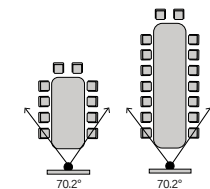

LARGE CONFERENCE ROOMS

UP TO 16 PEOPLE
UP TO APPROXIMATELY 500 SQUARE FEET

For larger conference rooms, Vaddio recommends a videoconferencing camera plus microphones and speakers for high-quality audio on both ends of the meeting. A PTZ or ePTZ camera (electronic pan-tilt-zoom) allows for camera movement during the meeting. Cameras with a built-in balanced audio I/O allow for easy integration with existing in-room audio systems.

ConferenceSHOT AV Bundle

PTZ USB Camera with optional speaker and mics

- Integrated high-performance audio for robust sound, 10x optical zoom
- 74° horizontal FOV

Camera & TableMIC Microphone:

- 999-99950-300B (Black)
- 999-99950-300W (White)

ConferenceSHOT 10

PTZ USB Camera

- High definition, USB 3.0 10x optical zoom
- 74° horizontal FOV
- 999-9990-000B (Black)
- 999-9990-000W (White)

RoboSHOT 30E USB

PTZ USB Camera

- Highest performance, USB 3.0 HDMI output, Tri-Sync PTZ motion, 30x optical zoom
- 70.2° horizontal FOV
- 999-99230-000 (Black)
- 999-99230-000W (White)

IntelliSHOT

Auto-Tracking ePTZ Camera

- Intelligent framing algorithms, USB 3.0 and HDMI output, 30x optical zoom
- Integrated beamforming microphones and balanced audio I/O
- 70.2° horizontal FOV
- 999-21100-000 (Black)
- 999-21100-000 (White)

RoboSHOT 20 UHD

Ultra High Definition PTZ Camera with OneLINK Bridge System

- Pristine 4K image quality and outstanding low-light performance; effective 20x zoom range
- 74° horizontal FOV
- 999-9950-200 (Silver/Black)
- 999-9950-200W (White)