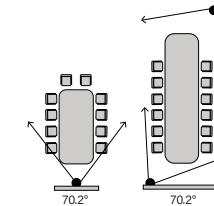

EasyIP 10 Camera

Networked PTZ Camera

- High definition, PoE+ powered, 10x optical zoom
- 67° horizontal FOV
- 999-30200-000 (Black)
- 999-30200-000W (White)

EasyIP 20 Camera

Networked PTZ Camera

- Highest definition, PoE+ powered, HDMI output, Tri-Sync PTZ motion, 20x optical zoom
- 70.2° horizontal FOV
- 999-30230-000 (Black)
- 999-30230-000W (White)