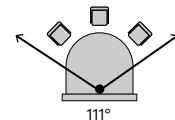

125°

125°

HuddleSHOT

All-in-One Conferencing Camera with Integrated Audio

- Super-wide FOV plus two built-in speakers and two integrated mics.
- 125° horizontal FOV
- 999-50707-000 (Black)
- 999-50707-000G (Gray)

111°

111°

WideSHOT SE

Fixed Camera

- Great low-light performance; 3x digital zoom with manual pan/tilt
- 111° horizontal FOV
- 999-6911-200 QUSB

129°

129°

ConferenceSHOT ePTZ