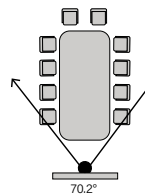

ConferenceSHOT 10

PTZ USB Camera

- High definition, USB 3.0 10x optical zoom
- 74° horizontal FOV
- 999-9990-000B (Black)
  999-9990-000W (White)