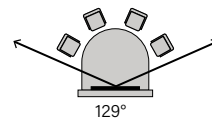

111°

111°

WideSHOT SE

Fixed Camera

- Great low-light performance; 3x digital zoom with manual pan/tilt
- 111° horizontal FOV
- 999-6911-200 QUSB

129°

129°

ConferenceSHOT ePTZ