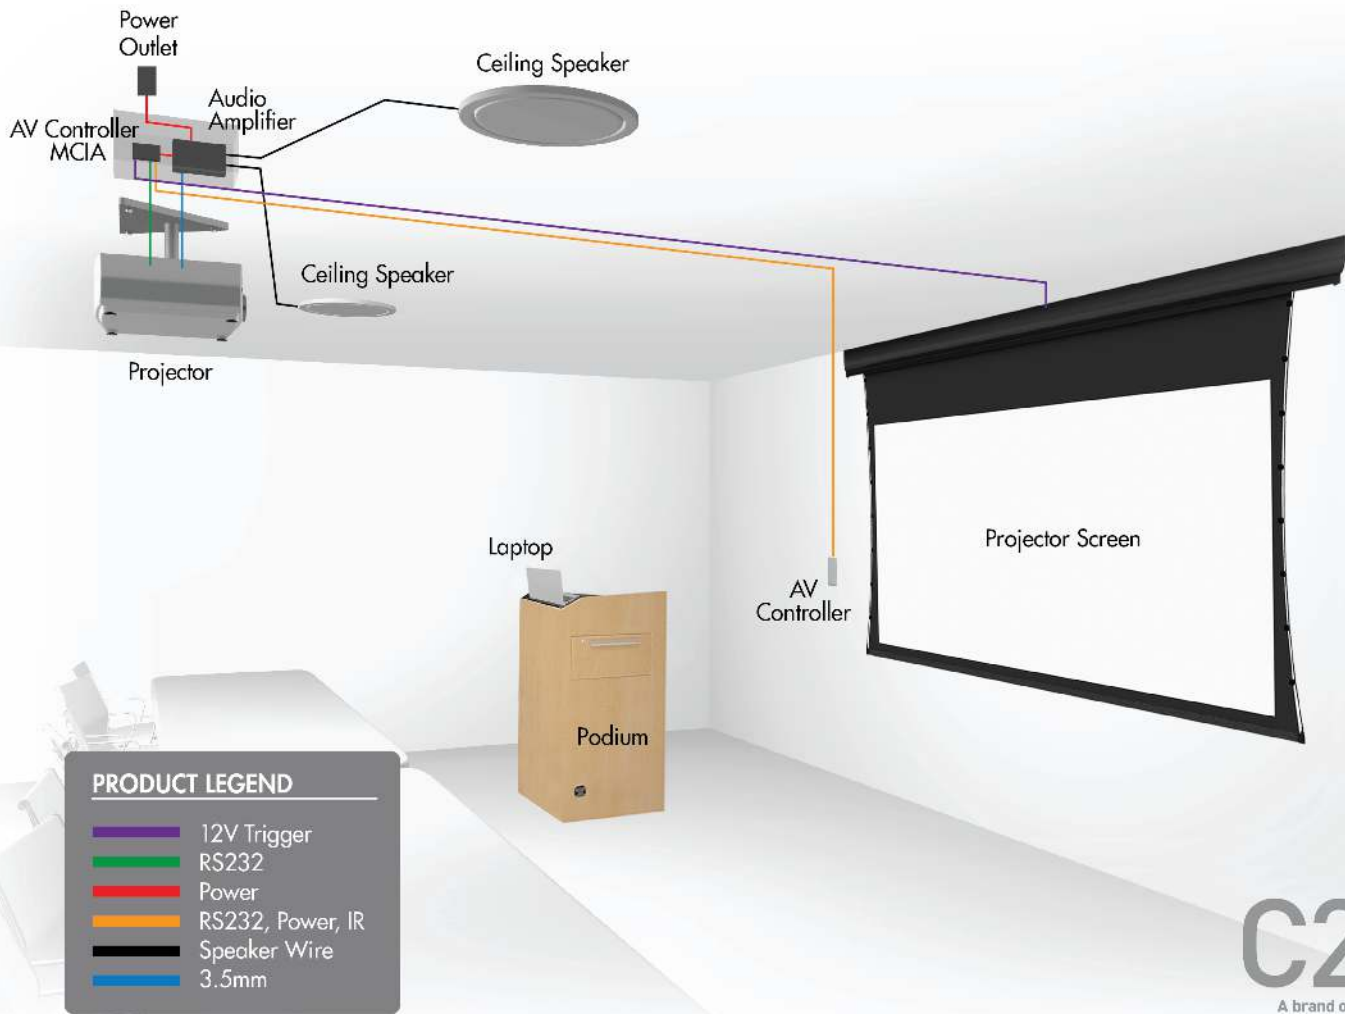

6ft DC Power Cable Plug

This cable allows for easy integration with the connected audio amplifier enabling the controller to draw the power necessary for operation from the power output port of the amplifier. This cable is rated for use in plenum environments, such as dropped ceilings.

Part #	Length	Product Description
98079	6ft	6ft AV Controller DC Power Cord - Plenum CMP-Rated

TYPICAL ROOM SETUP

The C2G AV Controller combined with an audio amplifier allow AV signals to be controlled and displayed within a room. In addition, C2G speakers will provide sound reinforcement that ensures messages are audible throughout the room.

Tensioned Advantage Series

The Tensioned Advantage® ceiling recessed electric screen series is designed with ceiling trim in place, to conceal the rough opening eliminating the need to complete additional trim work once the screen is installed.

Have full control and convenience of raising and lowering the screen when paired with the C2G 2-Port AV Controller.

CHIEF®

Chief offers a complete line of mounts, storage and accessories for TVs, displays, projectors and other AV components found in classrooms, conference rooms, or lecture halls. With numerous product awards and patented designs guided by installer feedback, Chief provides innovative mount features and is recognized for delivering quality products and knowledgeable, helpful customer service.