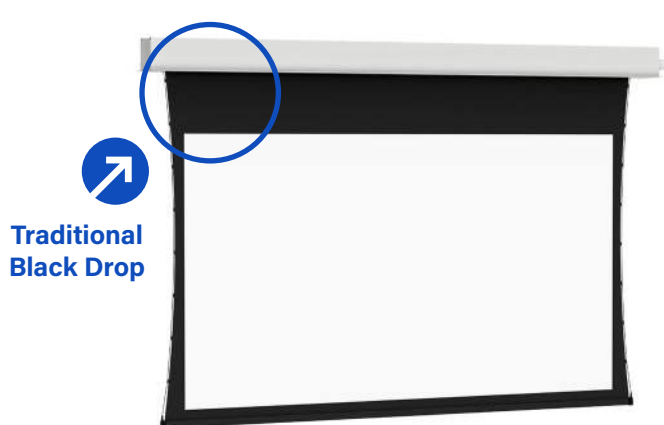

Tensioned Advantage® and Advantage with SightLine™

Electric Screen with Cable Drop

Da-Lite's cable drop feature, SightLine™, available with the tried-and-true Tensioned Advantage® and Advantage electric screens, gives the impression of a floating screen. A suspension system in its single roller design features 3 or 4 thin cables eliminating the need for black drop – the black border above the projection screen. While the market is accustomed to specifying drop distance upon ordering, now vertical placement of the screen can be variable as the cables accommodate a range of drop distances up to 70" between the ceiling and the top of the screen – making ordering a snap. What's more, this feature creates usable space above the viewing area to preserve architectural interests and provides the opportunity for camera/speaker placement. Enhanced aesthetics, painless ordering, smooth installation and future proofing for height adjustability – **this is the fine line between status quo and jaw drop.**

What is cable drop? And what makes it so versatile?

You're accustomed to specifying drop distance during the ordering process. Now, make ordering a snap!

Now, vertical placement of the screen can be variable!

Cables accommodate a range of drop distances up to 70" between the ceiling and the top of the screen.

Benefits

Enhanced aesthetics

- Gives the impression of a floating screen
- Creates usable space above the viewing
- Preserve architectural interests
- Provides the opportunity for camera/ speaker placement