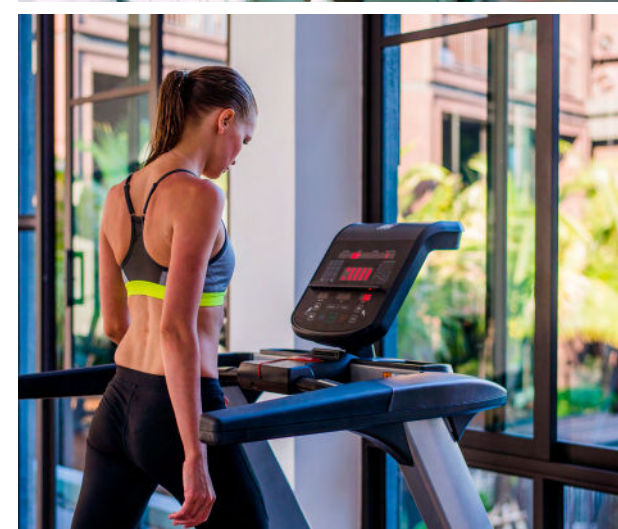

FOR YOUR GUESTS, THERE IS NO TYPICAL STAY

Indulgent cuisine. Inspired design. Carefully curated touches. When a guest wakes up in your hotel, they know they're not waking up just anywhere.

From the time they walk in to the moment they check out, you're all about bringing their senses alive. For you, sound isn't a background consideration. It's a crucial element of the atmospheric mix in your hotel.

At Bose, we understand that. Our sound systems can be designed to use music and sound to entertain, invigorate, and help turn a stay at your hotel into a memorable and special experience. They also can be designed to work with a wide range of budgets and requirements.

With Bose, the technology is advanced. The operation is intuitive. And the ability to blend with your distinctive style is seamless.

USING BOSE SOUND TO CARRY YOUR UNIQUE STYLE TO EVERY GUEST EVERYWHERE IN YOUR HOTEL

Lobby, reception & common areas

When your guests arrive, you want them to realize they're checking into an experience as much as a room. With clear, natural sound and even coverage, a Bose solution can create that experience from the moment they step through the door and carry it through nearly every moment of their stay.

Restaurants & dining

Whether it's a convenient grab-and-go option, traditional three-meal service, or the uncompromising cuisine created by a celebrity chef, your restaurants and dining spaces create their own individual experiences. A Bose partner can design each system to create the feel you want in each setting.

Bars & lounges

A signature sound experience, much like a signature cocktail, can help create just the right mood to make your bar or lounge a destination for guests and non-guests as well.

Huddle spaces