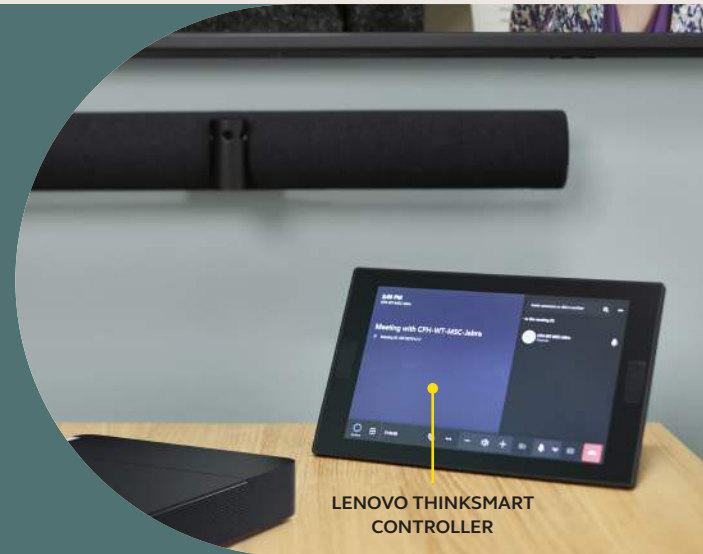

Live Whiteboard Streaming

Seamlessly brings your whiteboard content to life, displaying both whiteboard content and meeting participants simultaneously.

Lenovo ThinkSmart Core and Controller

The included Lenovo ThinkSmart Core is certified for and preloaded with Microsoft Teams Rooms or Zoom Rooms so teams can connect, share, and collaborate seamlessly and securely from wherever they may be working.

Start and manage meetings with ease thanks to its 10.1" HD anti-glare, anti-smudge touch controller.

LENOVO THINKSMART CONTROLLER

Built to meet

Our PanaCast 50 Room System delivers hybrid collaboration possibilities that make virtual meetings feel human again.