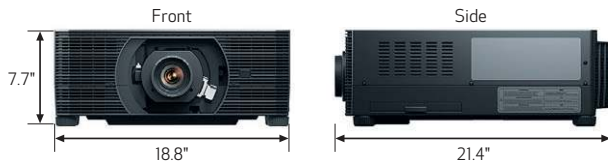

SPECIFICATIONS

PROJECTION SYSTEM	
Imaging Device	0.74" LCOS Panel x3
Aspect Ratio	17:9 Approx.
Native Resolution	4096 x 2160
Brightness	4K6020Z: 6000 / 3600 / 2400 Lumens^{1,2} 4K5020Z: 5000 / 3000 / 2000 Lumens^{1,2}
Contrast	4K6020Z: 22,000:1 (Dynamic Contrast function) / 4000:1 (Native)³ 4K5020Z: 20,000:1 (Dynamic Contrast function) / 3600:1 (Native)³
Image Size	40 – 600" (4096 x 2160)⁴
Digital Keystone	V: ±20°, H: ±20°
F Number, Focal Length	F2.1 – 2.4, f=22.6 – 39.79mm⁴
Uniformity	80%^{4,5}
Zoom Ratio	1.76x⁴
Throw Ratio	1.34 – 2.35:1⁴
Focus	Powered⁴
Lens Shift	V: ±73%, H: ±11% (powered)⁴
LIGHT SOURCE	
Type	Blue laser diode / Yellow phosphor
Life	20,000 hours⁶
IMAGE ADJUSTMENTS	
Image Mode	Standard / Presentation / Dynamic / Photo/sRGB / Video / DICOM SIM⁷ / User 1 – 5
Color Adjustment	Color Level, Color Balance, Color Temperature, Gain (R,G,B), Offset (R,G,B)
Screen Color Correction	Normal / Greenboard / Adjust (custom)
Mounting	Omnidirectional⁸
Adjustable Feet	Four locations at bottom. Extension length = 14.6mm, maximum angle of inclination: ±8°

DIMENSIONS