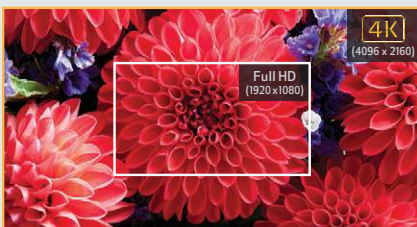

4K DCI (4096 X 2160) RESOLUTION

Eye-opening 4K resolution produces incredibly detailed, high-impact images that are significantly sharper and more true-to-life than lower resolutions. At 4096 x 2160, Canon's 4K resolution generates a bigger, richer picture made up of more than 8.8 million pixels.