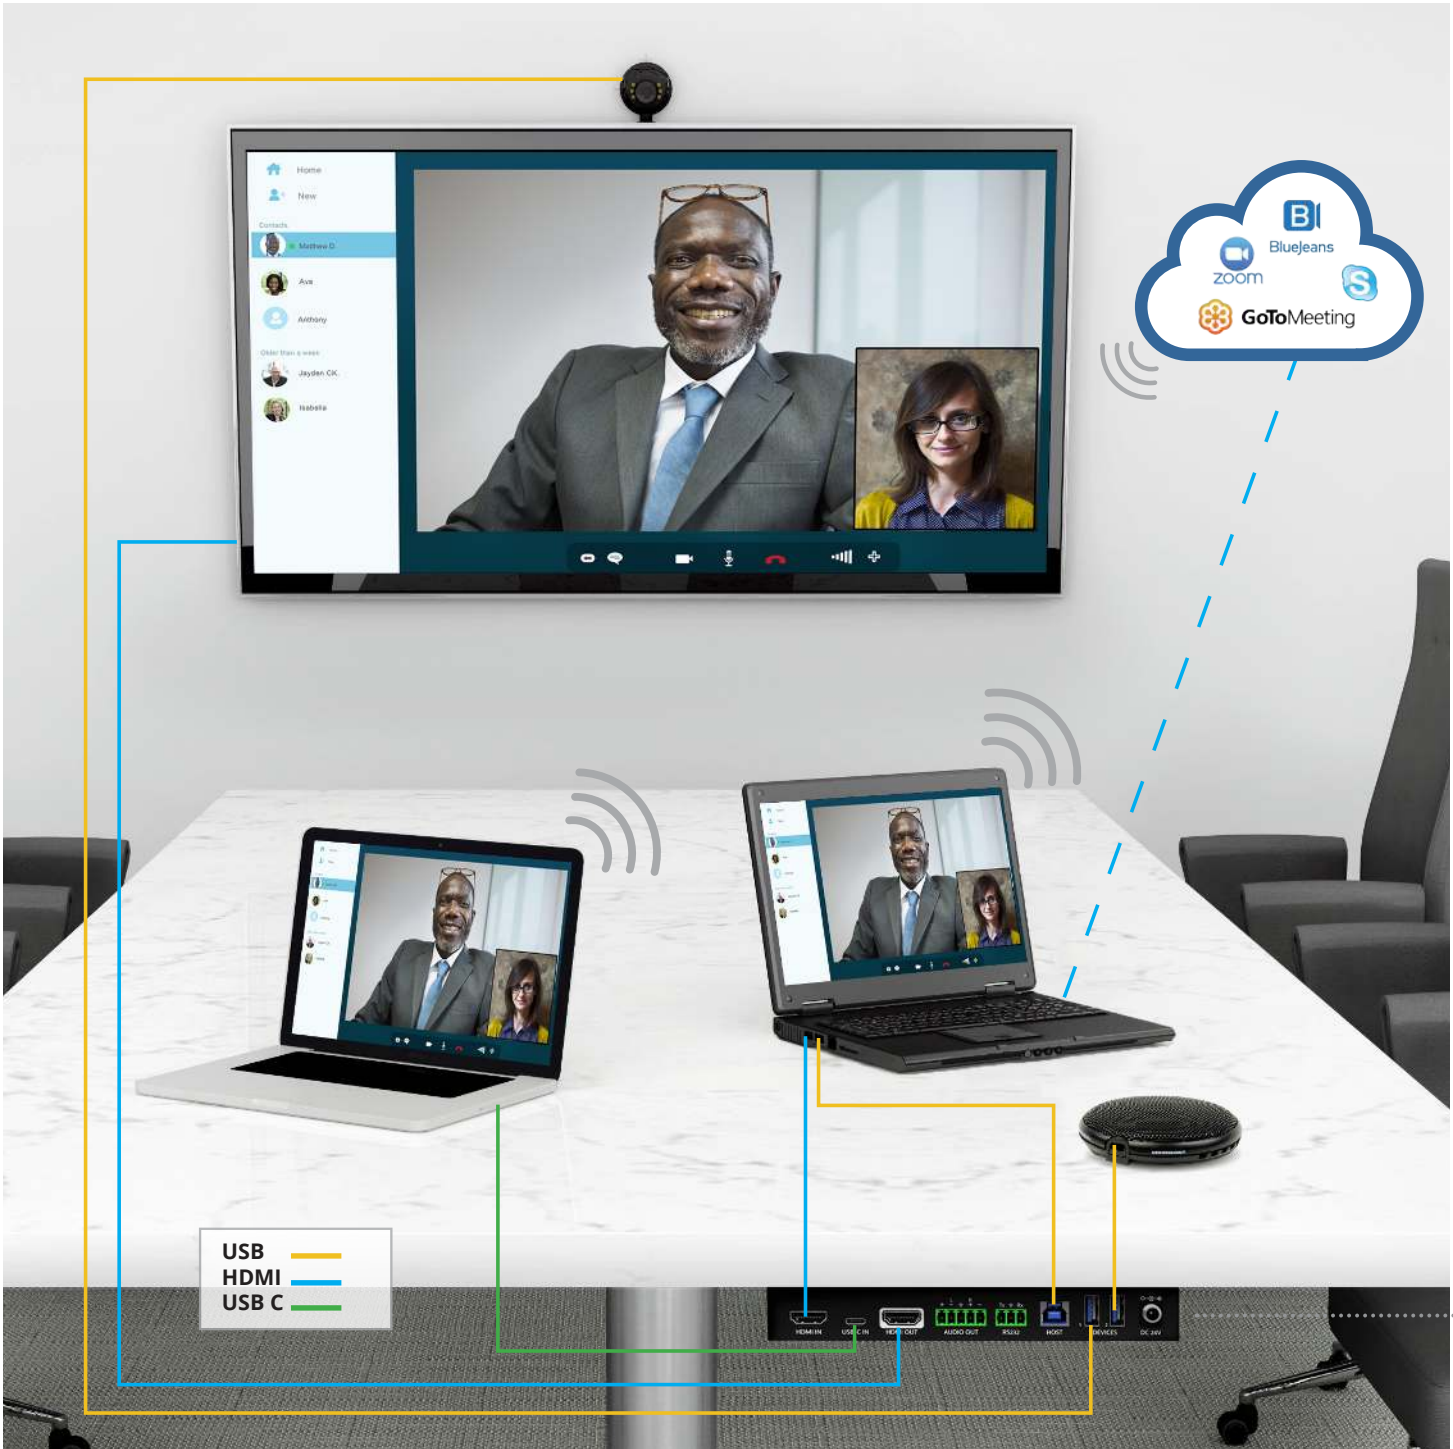

EVERY-AV-THING IN COLLABORATION AND CONFERENCE ROOM CONNECTIVITY

BRING YOUR OWN DEVICE, BRING YOUR OWN CONFERENCE, WITH THE DIGITALINX TEAMUP+ SERIES COLLABORATION SWITCHERS

Seamless BYOD presentation hand-off using in-room peripherals

Liberty AV's new TeamUp+ Series DigitalInX Collaboration Switcher (DL-SCU21C) makes virtual connectivity, presentation, and auto-switching effortless. Connect your HDMI or USB-C computer and easily access the camera and mic in the room. Skype, GoToMeeting, Zoom, it doesn't matter... Connect and collaborate! Perfect for simple applications using a computer for software or cloud-based video teleconferencing in a huddle room, conference room, or board room.

KEY FEATURES

- 1 HDMI and 1 USB-C input
- Auto Switching
- Powered USB-C port to power/charge devices
- 3 Port USB3.0 Hub includes 1 USB-B and 2 USB-A Connections
- Supports HDMI2.0 18G
- HDCP2.2 Compliant
- Simple automation control for display via RS232 or CEC
- Analog audio de-embedding

KEY FEATURES

- Conference, Huddle, Training room 3x1 or 4x1 table box presentation switcher with or without HDBaseT
- 2 HDMI & 1 USB-C inputs (HDMI 2 on bottom of box) & Ethernet pass-through
- 3 HDMI, 1 USB-C on transmitter plus 1 HDMI input on receiver when used, pass-through Ethernet, and AC power
- 6-port USB3.0 High-Speed hub includes 2 USB-B host ports and 4 USB-A peripheral ports. USB-C acts as a third host port