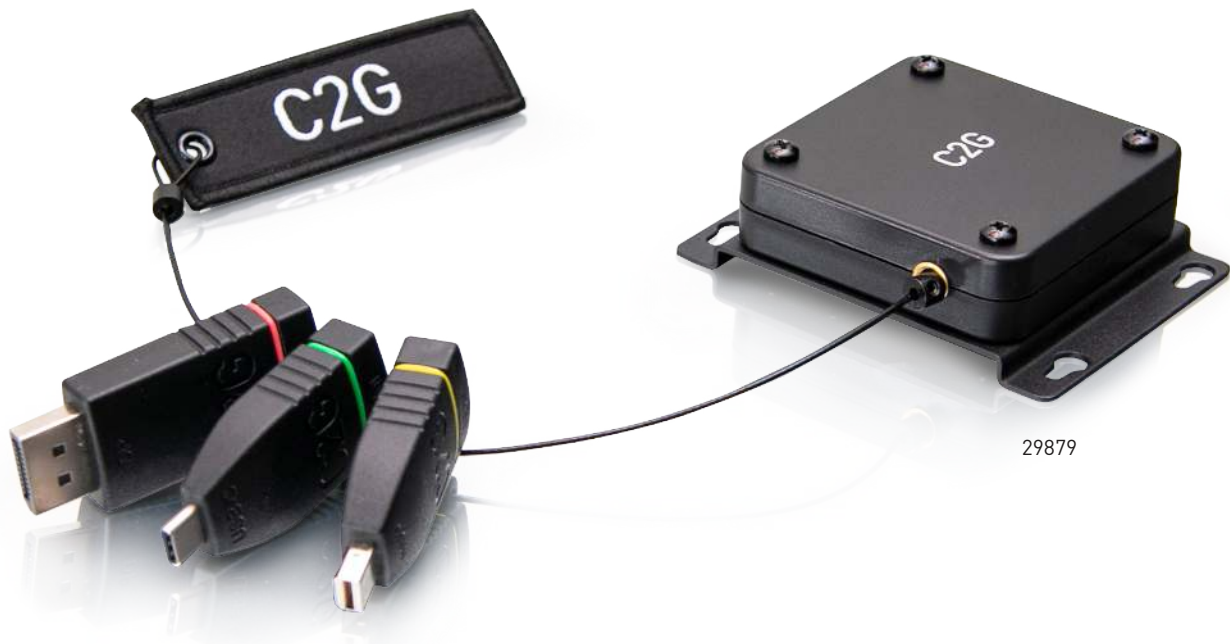

The HDMI Adapter Rings from C2G provide many unique features that set them apart from the competition.

29878

UNIVERSAL 4K HDMI® ADAPTER RING

- Mounts directly to the in-room HDMI cable, ensuring the adapters are always within reach
- Slides to the HDMI connector when needed and out of the way when not in use, reducing strain on the HDMI cable and clutter on the tabletop
- Installation tools for mounting the adapters and optional stopper are included simplifying the ordering process
- The innovative HDMI Cable Gauge Tool reduces stopper installation time by allowing the right-sized stopper insert for the HDMI cable to be quickly identified
- The optional stopper fits on HDMI cables from 5mm to 10mm in diameter and prevents the adapters from sliding too far down the cable

RETRACTABLE UNIVERSAL MOUNT 4K HDMI® ADAPTER RING

- Mounts to any flat surface, like a table or lectern, providing mounting flexibility to best fit your environment
- Extends out to 4.9ft, ensuring that the adapters are always within reach when needed
- Installation tool for mounting additional adapters or adjusting the wire length at full retraction are included, simplifying the ordering process
- The retractor is tested to over 20,000 extension cycles for a long service life and is backed by a lifetime warranty

29879

RETRACTABLE TABLE BOX MOUNT 4K HDMI® ADAPTER RING

- Compatible for mounting in a Wiremold® AVIP®, Extron® MAAP™, and FSR® IPS™ table box opening, providing mounting flexibility to best fit your environment
- Retracts the adapters into a table box for storage when not in use—reducing clutter on the table
- Extends out to 4.9ft, ensuring that the adapters are always within reach when needed
- Installation tool for mounting additional adapters or adjusting the wire length at full retraction are included, simplifying the ordering process
- The retractor is tested to over 20,000 extension cycles for a long service life and is backed by a lifetime warranty