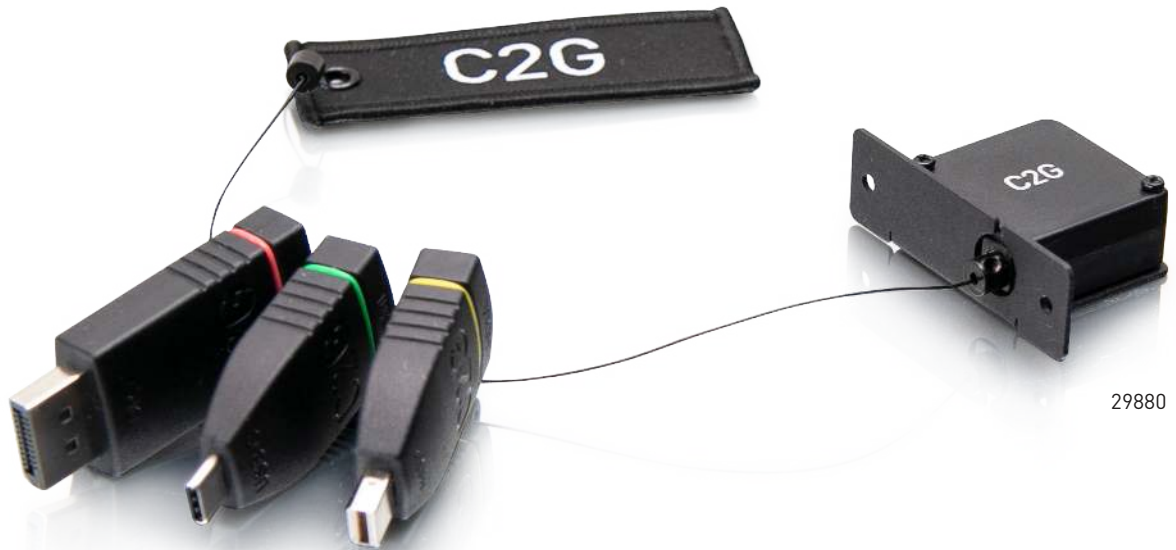

The HDMI Adapter Rings from C2G provide many unique features that set them apart from the competition.

29878

UNIVERSAL 4K HDMI® ADAPTER RING

- Mounts directly to the in-room HDMI cable, ensuring the adapters are always within reach
- Slides to the HDMI connector when needed and out of the way when not in use, reducing strain on the HDMI cable and clutter on the tabletop
- Installation tools for mounting the adapters and optional stopper are included simplifying the ordering process
- The innovative HDMI Cable Gauge Tool reduces stopper installation time by allowing the right-sized stopper insert for the HDMI cable to be quickly identified
- The optional stopper fits on HDMI cables from 5mm to 10mm in diameter and prevents the adapters from sliding too far down the cable

RETRACTABLE UNIVERSAL MOUNT 4K HDMI® ADAPTER RING

- Mounts to any flat surface, like a table or lectern, providing mounting flexibility to best fit your environment
- Extends out to 4.9ft, ensuring that the adapters are always within reach when needed
- Installation tool for mounting additional adapters or adjusting the wire length at full retraction are included, simplifying the ordering process
- The retractor is tested to over 20,000 extension cycles for a long service life and is backed by a lifetime warranty

29879

RETRACTABLE TABLE BOX MOUNT 4K HDMI® ADAPTER RING

- Compatible for mounting in a Wiremold® AVIP®, Extron® MAAP™, and FSR® IPS™ table box opening, providing mounting flexibility to best fit your environment
- Retracts the adapters into a table box for storage when not in use—reducing clutter on the table
- Extends out to 4.9ft, ensuring that the adapters are always within reach when needed
- Installation tool for mounting additional adapters or adjusting the wire length at full retraction are included, simplifying the ordering process
- The retractor is tested to over 20,000 extension cycles for a long service life and is backed by a lifetime warranty