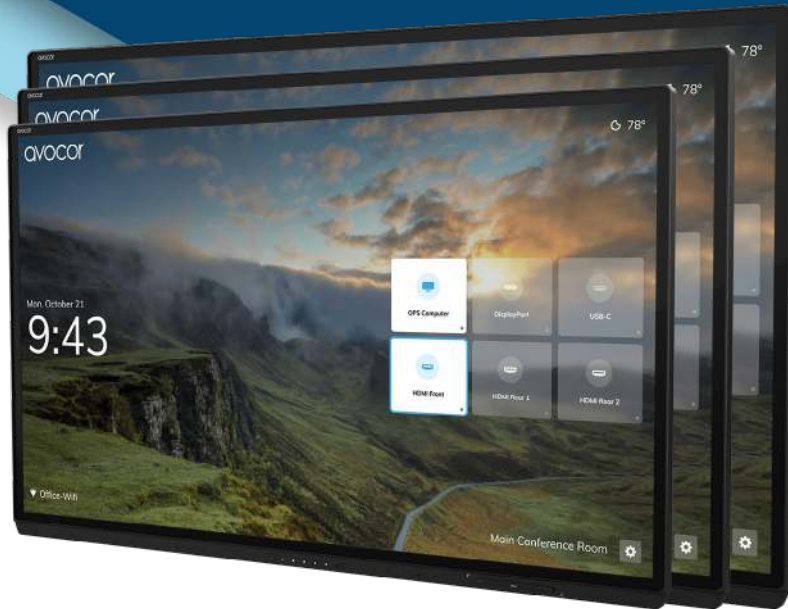

## START YOUR MEETINGS QUICKLY AND SIMPLY

Reduce time spent setting up your meeting with **single Type-C connectivity** that connects the display to any laptop in seconds. This single cable delivers 4k video, audio and USB touch while getting Ethernet, and power instantly, and the 4K HDMI output can drive a 2nd display with ease.

Built-in Doppler proximity sensors detect movement and starts-up the display without any physical contact. The **wake-on-presence sensors** detect people in the room, triggering the display to automatically wake when the room is occupied and to go into power-saving mode if no movement is detected.

The bezel-free interactive display utilizes the latest generation of **Avocor Intelligent Touch which supports palm rejection and up to 4 passive pens**. Offering object recognition as well as easily switching between pen, finger, and palm, the G series delivers a realistic writing experience, creating a fluid collaborative environment for all teammates.

**Three top-edge USB ports** provide easy-to-access guest connections and makes the addition of a camera simple for a seamless video conferencing solution. Integrated high-quality speakers provide a **40w crystal-clear audio experience**, while the active microphone ensures low distortion and superior echo-cancellation.