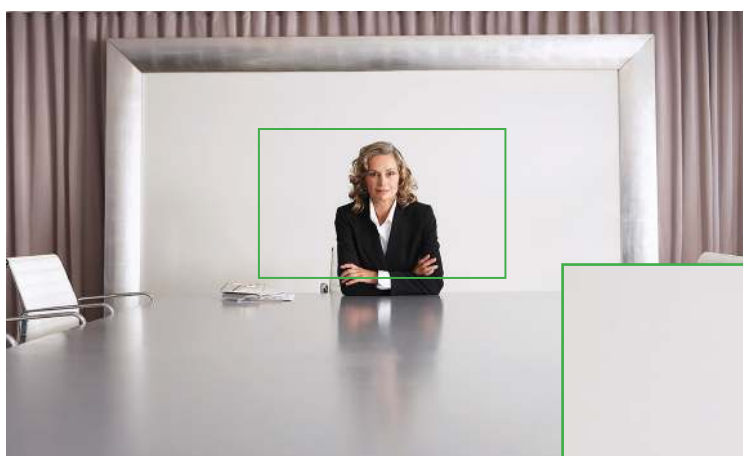

IntelliSHOT

Auto-Tracking Camera

VADDIO'S NEXT-GENERATION MOTION TRACKING CAMERA

The IntelliSHOT® auto-tracking camera makes video collaboration and streaming classes easy and effortless. Equipped with advanced IntelliFrame technology, the IntelliSHOT ePTZ camera is the only autoframing device that can be adjusted based on the room conditions and user's preferences.

- Advanced Intelligent Framing algorithms keep your participants in view
- 30x zoom with 70.2 degree field of view
- Simultaneous USB 3.0, HDMI and H.264 IP Streaming (RTSP or RTMP)
- Two integrated beamforming microphones with built-in Acoustic Echo Cancellation (AEC)
- Balanced audio line in and out

CONTROL AUTO-FRAMING, ZOOM LEVELS AND MORE

CUSTOMIZABLE FRAMING EXPERIENCE

AV Integrators can now promise personalized video performance with every installation. Because IntelliFrame is adjusted via the web interface, it can be fine-tuned remotely by support staff. The following are a few of the basic parameters with several more advanced controls available.

We know there are situations where a user wants full control of the room and so we made it easy to override IntelliFrame by simply steering the camera with the provided remote.

Vaddio's IntelliFrame technology has auto-framing algorithms that keep your participants in view with a 70.2 degree field of view and a 30x zoom with exceptional image quality