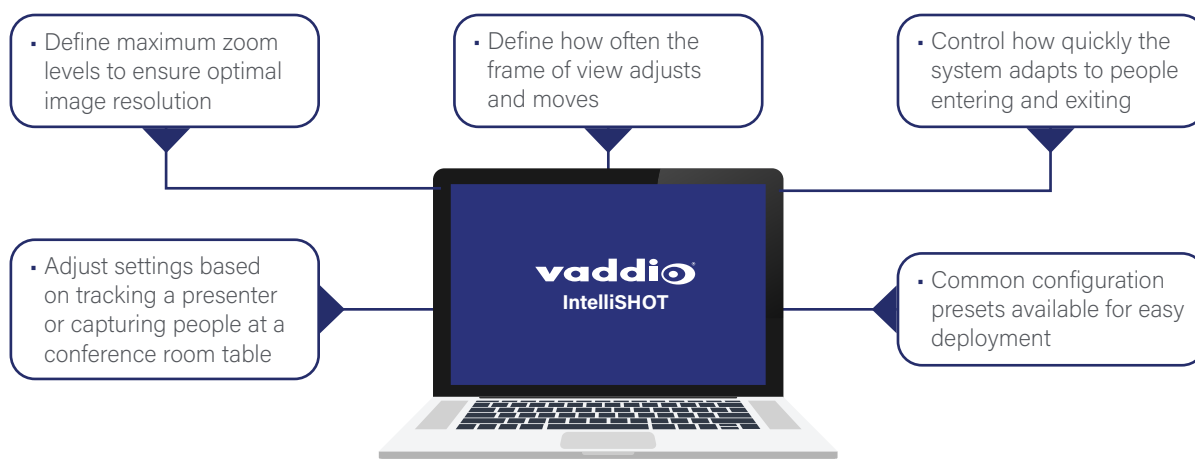

IntelliSHOT

Auto-Tracking Camera

VADDIO'S NEXT-GENERATION MOTION TRACKING CAMERA

The IntelliSHOT® auto-tracking camera makes video collaboration and streaming classes easy and effortless. Equipped with advanced IntelliFrame technology, the IntelliSHOT ePTZ camera is the only autoframing device that can be adjusted based on the room conditions and user's preferences.

- Advanced Intelligent Framing algorithms keep your participants in view
- 30x zoom with 70.2 degree field of view
- Simultaneous USB 3.0, HDMI and H.264 IP Streaming (RTSP or RTMP)
- Two integrated beamforming microphones with built-in Acoustic Echo Cancellation (AEC)
- Balanced audio line in and out

CONTROL AUTO-FRAMING, ZOOM LEVELS AND MORE

CUSTOMIZABLE FRAMING EXPERIENCE

AV Integrators can now promise personalized video performance with every installation. Because IntelliFrame is adjusted via the web interface, it can be fine-tuned remotely by support staff. The following are a few of the basic parameters with several more advanced controls available.

We know there are situations where a user wants full control of the room and so we made it easy to override IntelliFrame by simply steering the camera with the provided remote.

Vaddio's IntelliFrame technology has auto-framing algorithms that keep your participants in view with a 70.2 degree field of view and a 30x zoom with exceptional image quality