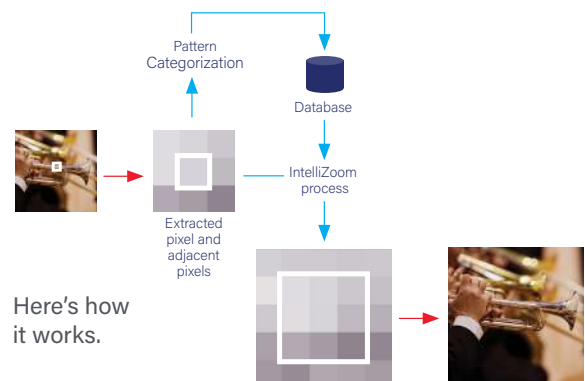

CONTROL AUTO-FRAMING, ZOOM LEVELS AND MORE

CUSTOMIZABLE FRAMING EXPERIENCE

AV Integrators can now promise personalized video performance with every installation. Because IntelliFrame is adjusted via the web interface, it can be fine-tuned remotely by support staff. The following are a few of the basic parameters with several more advanced controls available.

We know there are situations where a user wants full control of the room and so we made it easy to override IntelliFrame by simply steering the camera with the provided remote.

Vaddio's IntelliFrame technology has auto-framing algorithms that keep your participants in view with a 70.2 degree field of view and a 30x zoom with exceptional image quality

SMOOTH, STUNNING VIDEO

INTELLIZOOM™ IMAGE PROCESSING

IntelliSHOT provides a 30x zoom—a 20x optical zoom plus an additional 10x zoom using IntelliZoom Image Processing Technology. IntelliZoom adds digital zoom without compromising image resolution quality.

Most digital zooms use electronic cropping to get closer to the subject, resulting in fuzzy images. The powerful processor inside IntelliSHOT compares patterns found in adjacent pixels and creates new pixels to match selected patterns, resulting in more realistic, higher-quality images.