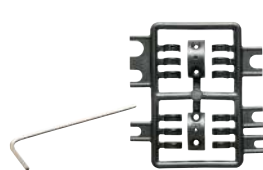

## COLOR CODING

Each adapter is color coded with a band that saves time and frustration by making it easy to quickly identify the adapter you need, "I need the yellow one".

## PULL TAB

Easily grab the adapters when you need them with the integrated Pull Tab. Also, the pull tab may be customized to feature your company or organization logo\*.

\*Minimum order quantities apply

## TOOLS INCLUDED

No more overnight orders or digging to find the right installation tools—everything you need to attach the adapters is included. The HDMI Cable Gauge Tool eliminates the guess work and reduces the time you need to mount the Universal Cable Mount to the HDMI cable.

## UNIVERSAL 4K HDMI<sup>®</sup> DONGLE ADAPTER RING

- Mounts directly to the in-room HDMI cable, ensuring the adapters are always within reach
- Slides to the HDMI connector when needed and out of the way when not in use, reducing strain on the HDMI cable and clutter on the tabletop
- Installation tools for mounting the adapters and optional stopper are included simplifying the ordering process
- The innovative HDMI Cable Gauge Tool reduces stopper installation time by allowing the right-sized stopper insert for the HDMI cable to be quickly identified
- The optional stopper fits on HDMI cables from 5mm to 10mm in diameter and prevents the adapters from sliding too far down the cable