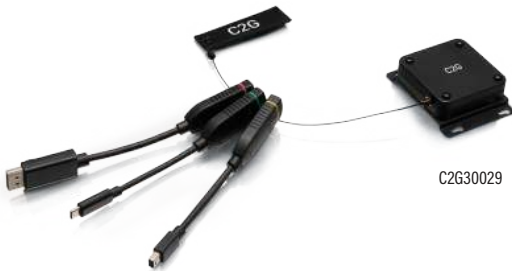

## TOOLS INCLUDED

No more overnight orders or digging to find the right installation tools—everything you need to attach the adapters is included. The HDMI Cable Gauge Tool eliminates the guess work and reduces the time you need to mount the Universal Cable Mount to the HDMI cable.

# DONGLE ADAPTER RING CONFIGURATIONS

C2G30028

## UNIVERSAL 4K HDMI<sup>®</sup> DONGLE ADAPTER RING

- Mounts directly to the in-room HDMI cable, ensuring the adapters are always within reach
- Slides to the HDMI connector when needed and out of the way when not in use, reducing strain on the HDMI cable and clutter on the tabletop
- Installation tools for mounting the adapters and optional stopper are included simplifying the ordering process
- The innovative HDMI Cable Gauge Tool reduces stopper installation time by allowing the right-sized stopper insert for the HDMI cable to be quickly identified
- The optional stopper fits on HDMI cables from 5mm to 10mm in diameter and prevents the adapters from sliding too far down the cable