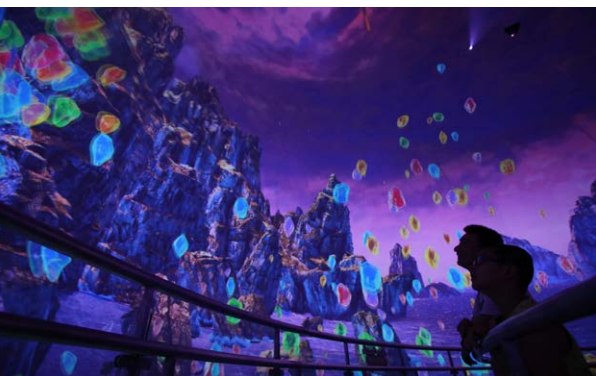

## EssentialCare

With its focus on premium image quality, multichannel compatibility and its compact size, this single-chip projection platform is your perfect pick for any installation.

**Museums - Theme parks - Cruiselines  
Experience centers - Houses of worship  
Live events- Simulation & training solutions  
Corporate & education - Retail & advertisement**