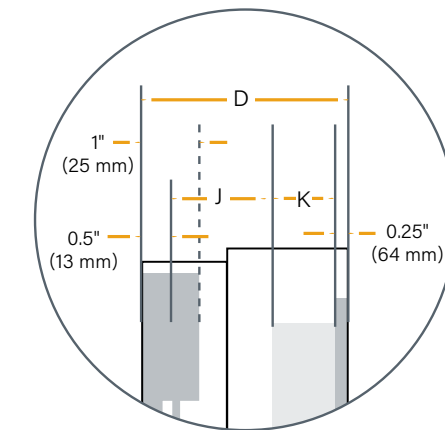

LANDSCAPE ON-WALL KIOSKS *For screens with 600mm wide VESA patterns and FHBUL. [WATCH THE VIDEO](#)

Model	Color	Weight Capacity	Mounting Patterns	Max Display Depth	Max TV Width	Max TV Height	Image Diagonal (A)	Overall Width (B)	Overall Height (C)	Overall Depth (D)	Side Bezels (E)	Top/Bottom Bezels (F)
LW40UB	Black	100 lbs (45.3 kg)	200 x 200 mm 300 x 300 mm 400 x 400 mm	3.4 (86.4mm)	38.2 (970.3 mm)	23.4 (594.4 mm)	40"	42.0" (1066.8 mm)	27.3" (692.2 mm)	J = L - K - 1/2"	3.95" (100.3 mm)	3.83" (97.2 mm)
LW40UW	White						2.7" (68.6 mm)				3.43" (87 mm)	
LW42UB	Black						2.5" (63.5 mm)				3.18" (80.6 mm)	
LW42UW	White	125 lbs (56.7 kg)	200 x 200 mm 300 x 300 mm 400 x 400 mm	3.4" (86.4mm)	51.75" (1314.5 mm)	32" (762.0 mm)	42"	53.25" (1352.5 mm)	33.5" (850.9 mm)	J = L - K - 1/2"	5.48" (139.1 mm)	4.85" (123.2 mm)
LW43UB	Black						2.78" (70.6 mm)				3.33" (84.5 mm)	
LW43UW	White						2.78" (70.6 mm)				3.33" (84.5 mm)	
LW49UB	Black	175 lbs (79.4 kg)	300 x 300 mm 400 x 400 mm 600 x 400 mm 600 x 600 mm	3.4" (86.4mm)	63" (1600.2 mm)	36.5" (927.1 mm)	49"	65.5" (1663.7 mm)	40.1" (1019.3 mm)	J = L - K - 1/2"	4.65" (118.1 mm)	4.27" (108.3 mm)
LW49UW	White						2.45" (62.2 mm)				3.02" (76.6 mm)	
LW50UB	Black						2.5" (63.5 mm)				3.06" (77.8 mm)	
LW50UW	White	175 lbs (79.4 kg)	300 x 300 mm 400 x 400 mm 600 x 400 mm 600 x 600 mm	3.4" (86.4mm)	63" (1600.2 mm)	36.5" (927.1 mm)	50"	70" (1778 mm)	42.6" (1082.7 mm)	J = L - K - 1/2"	2.5" (63.5 mm)	3.06" (77.8 mm)
LW55UB	Black						2.5" (63.5 mm)				3.06" (77.8 mm)	
LW55UW	White						2.5" (63.5 mm)				3.06" (77.8 mm)	

SPECIFICATIONS

Orientation: Portrait and Landscape

Exterior Frame Depth Range: 3 - 5" (76 - 127mm)

On-Wall Storage Depth (J): Dependent on depth of display and desired frame depth; see Side of Frame view and below equations for details.

- **Overall Kiosk Depth:** $D = 1.25" + K$
- **On-Wall Storage Depth:** $J = D - K - 3/4"$