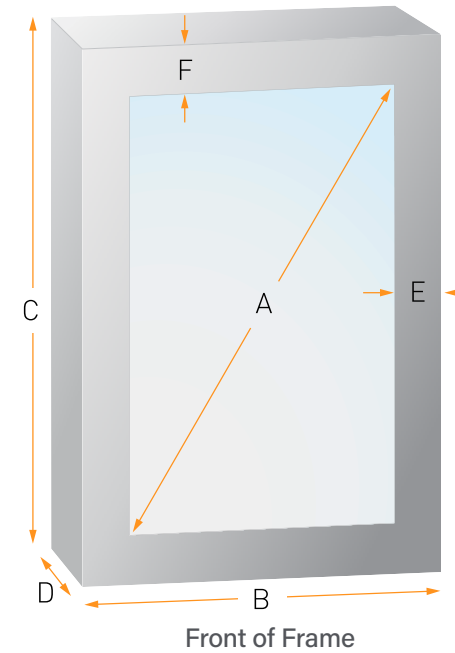

LANDSCAPE ON-WALL KIOSKS *For screens with 600mm wide VESA patterns and FHBUL. [WATCH THE VIDEO](#)

Model	Color	Weight Capacity	Mounting Patterns	Max Display Depth	Max TV Width	Max TV Height	Image Diagonal (A)	Overall Width (B)	Overall Height (C)	Overall Depth (D)	Side Bezels (E)	Top/Bottom Bezels (F)
LW40UB	Black	100 lbs (45.3 kg)	200 x 200 mm 300 x 300 mm 400 x 400 mm	3.4 (86.4mm)	38.2 (970.3 mm)	23.4 (594.4 mm)	40"	42.0" (1066.8 mm)	27.3" (692.2 mm)	J = L - K - 1/2"	3.95" (100.3 mm)	3.83" (97.2 mm)
LW40UW	White						2.7" (68.6 mm)				3.43" (87 mm)	
LW42UB	Black						2.5" (63.5 mm)				3.18" (80.6 mm)	
LW42UW	White	125 lbs (56.7 kg)	200 x 200 mm 300 x 300 mm 400 x 400 mm	3.4" (86.4mm)	51.75" (1314.5 mm)	32" (762.0 mm)	42"	53.25" (1352.5 mm)	33.5" (850.9 mm)	J = L - K - 1/2"	5.48" (139.1 mm)	4.85" (123.2 mm)
LW43UB	Black						2.78" (70.6 mm)				3.33" (84.5 mm)	
LW43UW	White						2.78" (70.6 mm)				3.33" (84.5 mm)	
LW49UB	Black	175 lbs (79.4 kg)	300 x 300 mm 400 x 400 mm 600 x 400 mm 600 x 600 mm	3.4" (86.4mm)	63" (1600.2 mm)	36.5" (927.1 mm)	49"	65.5" (1663.7 mm)	40.1" (1019.3 mm)	J = L - K - 1/2"	4.65" (118.1 mm)	4.27" (108.3 mm)
LW49UW	White						2.45" (62.2 mm)				3.02" (76.6 mm)	
LW50UB	Black						2.5" (63.5 mm)				3.06" (77.8 mm)	
LW50UW	White	175 lbs (79.4 kg)	300 x 300 mm 400 x 400 mm 600 x 400 mm 600 x 600 mm	3.4" (86.4mm)	63" (1600.2 mm)	36.5" (927.1 mm)	50"	70" (1778 mm)	42.6" (1082.7 mm)	J = L - K - 1/2"	2.5" (63.5 mm)	3.06" (77.8 mm)
LW55UB	Black						2.5" (63.5 mm)				3.06" (77.8 mm)	
LW55UW	White						2.5" (63.5 mm)				3.06" (77.8 mm)	

SPECIFICATIONS

Orientation: Portrait and Landscape

Exterior Frame Depth Range: 3 - 5" (76 - 127mm)

On-Wall Storage Depth (J): Dependent on depth of display and desired frame depth; see Side of Frame view and below equations for details.

- **Overall Kiosk Depth:** $D = 1.25" + K$
- **On-Wall Storage Depth:** $J = D - K - 3/4"$