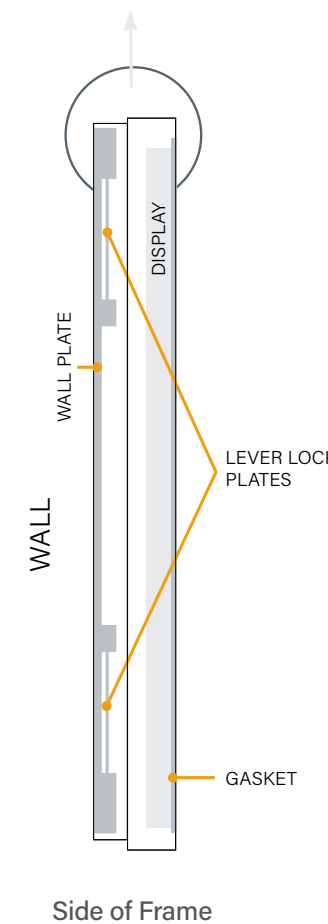

LANDSCAPE ON-WALL KIOSKS *For screens with 600mm wide VESA patterns and FHBUL. [WATCH THE VIDEO](#)

Model	Color	Weight Capacity	Mounting Patterns	Max Display Depth	Max TV Width	Max TV Height	Image Diagonal (A)	Overall Width (B)	Overall Height (C)	Overall Depth (D)	Side Bezels (E)	Top/Bottom Bezels (F)
LW40UB	Black	100 lbs (45.3 kg)	200 x 200 mm 300 x 300 mm 400 x 400 mm	3.4 (86.4mm)	38.2 (970.3 mm)	23.4 (594.4 mm)	40"	42.0" (1066.8 mm)	27.3" (692.2 mm)	J = L - K - 1/2"	3.95" (100.3 mm)	3.83" (97.2 mm)
LW40UW	White						2.7" (68.6 mm)				3.43" (87 mm)	
LW42UB	Black						2.5" (63.5 mm)				3.18" (80.6 mm)	
LW42UW	White	125 lbs (56.7 kg)	200 x 200 mm 300 x 300 mm 400 x 400 mm	3.4" (86.4mm)	51.75" (1314.5 mm)	32" (762.0 mm)	42"	53.25" (1352.5 mm)	33.5" (850.9 mm)	J = L - K - 1/2"	5.48" (139.1 mm)	4.85" (123.2 mm)
LW43UB	Black						2.78" (70.6 mm)				3.33" (84.5 mm)	
LW43UW	White						2.78" (70.6 mm)				3.33" (84.5 mm)	
LW49UB	Black	175 lbs (79.4 kg)	300 x 300 mm 400 x 400 mm 600 x 400 mm 600 x 600 mm	3.4" (86.4mm)	63" (1600.2 mm)	36.5" (927.1 mm)	49"	65.5" (1663.7 mm)	40.1" (1019.3 mm)	J = L - K - 1/2"	4.65" (118.1 mm)	4.27" (108.3 mm)
LW49UW	White						2.45" (62.2 mm)				3.02" (76.6 mm)	
LW50UB	Black						2.5" (63.5 mm)				3.06" (77.8 mm)	
LW50UW	White	175 lbs (79.4 kg)	300 x 300 mm 400 x 400 mm 600 x 400 mm 600 x 600 mm	3.4" (86.4mm)	63" (1600.2 mm)	36.5" (927.1 mm)	50"	70" (1778 mm)	42.6" (1082.7 mm)	J = L - K - 1/2"	2.5" (63.5 mm)	3.06" (77.8 mm)
LW55UB	Black						2.5" (63.5 mm)				3.06" (77.8 mm)	
LW55UW	White						2.5" (63.5 mm)				3.06" (77.8 mm)	

SPECIFICATIONS

Orientation: Portrait and Landscape

Exterior Frame Depth Range: 3 - 5" (76 - 127mm)

On-Wall Storage Depth (J): Dependent on depth of display and desired frame depth; see Side of Frame view and below equations for details.

- **Overall Kiosk Depth:** $D = 1.25" + K$
- **On-Wall Storage Depth:** $J = D - K - 3/4"$