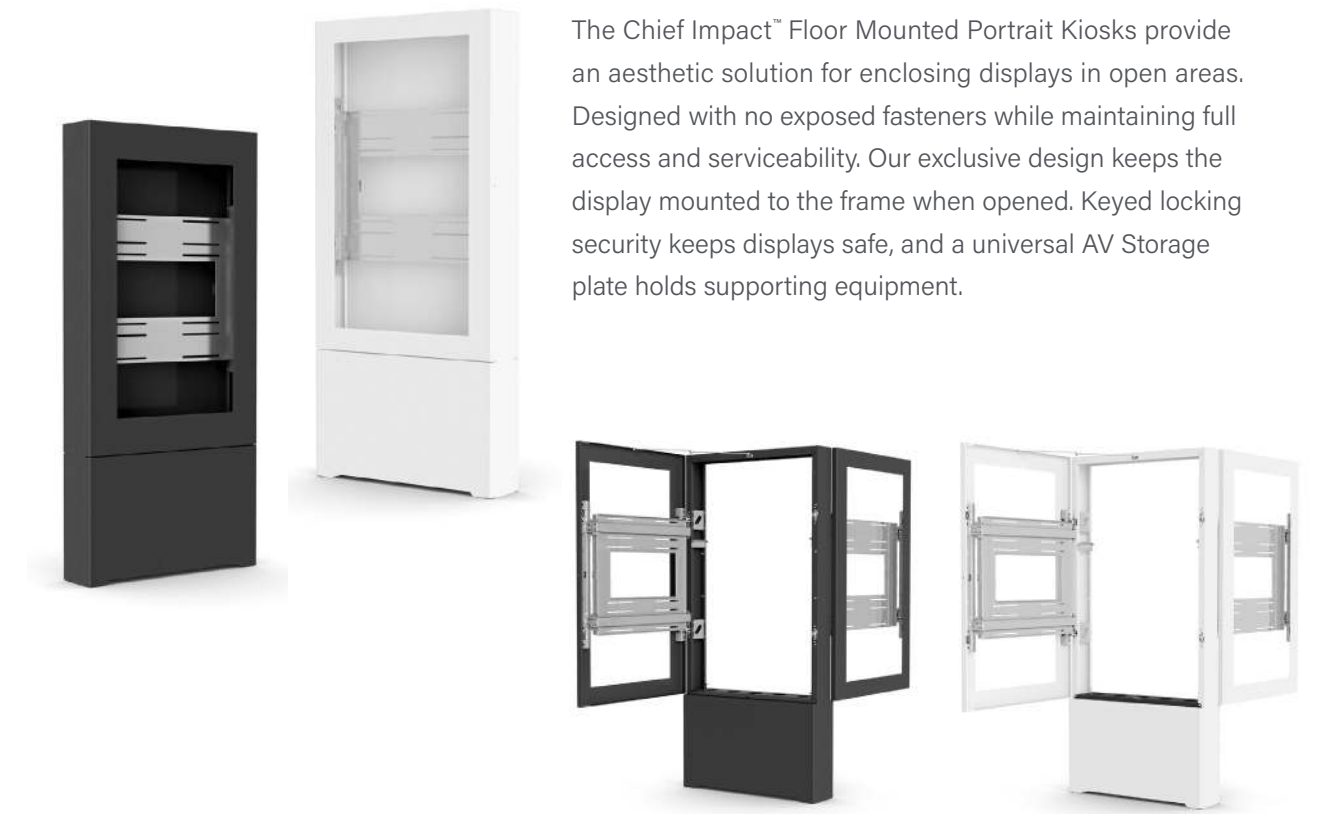

TUESDAY NOVEMBER 17, 2009 1:53P

FLOOR & ON-WALL MOUNTED KIOSK SOLUTIONS

IMPACT™ SERIES

IMPACT SERIES™

Chief is answering your need to house digital content for wayfinding, advertising and self-service applications. Our kiosk designs are easily serviceable, flexible and attractive. Impact™ Floor Mounted and On-Wall Kiosks are available now.

FLOOR MOUNTED KIOSKS

The Chief Impact™ Floor Mounted Portrait Kiosks provide an aesthetic solution for enclosing displays in open areas. Designed with no exposed fasteners while maintaining full access and serviceability. Our exclusive design keeps the display mounted to the frame when opened. Keyed locking security keeps displays safe, and a universal AV Storage plate holds supporting equipment.