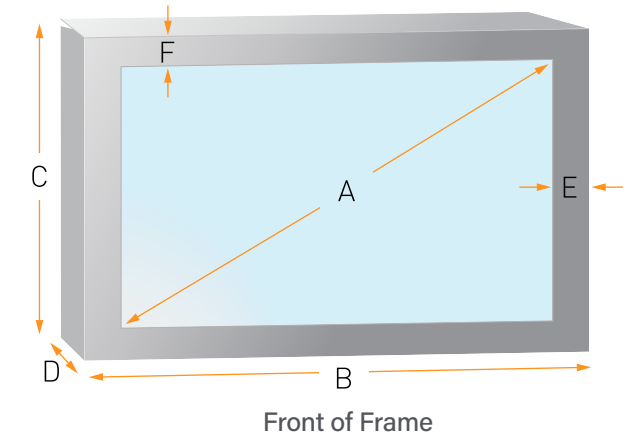

LANDSCAPE ON-WALL KIOSKS *For screens with 600mm wide VESA patterns and FHBUL. [WATCH THE VIDEO](#)

Model	Color	Weight Capacity	Mounting Patterns	Max Display Depth	Max TV Width	Max TV Height	Image Diagonal (A)	Overall Width (B)	Overall Height (C)	Overall Depth (D)	Side Bezels (E)	Top/Bottom Bezels (F)
LW40UB	Black	100 lbs (45.3 kg)	200 x 200 mm 300 x 300 mm 400 x 400 mm	3.4 (86.4mm)	38.2 (970.3 mm)	23.4 (594.4 mm)	40"	42.0" (1066.8 mm)	27.3" (692.2 mm)	J = L - K - 1/2"	3.95" (100.3 mm)	3.83" (97.2 mm)
LW40UW	White						2.7" (68.6 mm)				3.43" (87 mm)	
LW42UB	Black						2.5" (63.5 mm)				3.18" (80.6 mm)	
LW42UW	White	125 lbs (56.7 kg)	200 x 200 mm 300 x 300 mm 400 x 400 mm	3.4" (86.4mm)	51.75" (1314.5 mm)	32" (762.0 mm)	42"	53.25" (1352.5 mm)	33.5" (850.9 mm)	J = L - K - 1/2"	5.48" (139.1 mm)	4.85" (123.2 mm)
LW43UB	Black						2.78" (70.6 mm)				3.33" (84.5 mm)	
LW43UW	White						2.78" (70.6 mm)				3.33" (84.5 mm)	
LW49UB	Black	175 lbs (79.4 kg)	300 x 300 mm 400 x 400 mm 600 x 400 mm 600 x 600 mm	3.4" (86.4mm)	63" (1600.2 mm)	36.5" (927.1 mm)	49"	65.5" (1663.7 mm)	40.1" (1019.3 mm)	J = L - K - 1/2"	4.65" (118.1 mm)	4.27" (108.3 mm)
LW49UW	White						2.45" (62.2 mm)				3.02" (76.6 mm)	
LW50UB	Black						2.5" (63.5 mm)				3.06" (77.8 mm)	
LW50UW	White	175 lbs (79.4 kg)	300 x 300 mm 400 x 400 mm 600 x 400 mm 600 x 600 mm	3.4" (86.4mm)	63" (1600.2 mm)	36.5" (927.1 mm)	50"	70" (1778 mm)	42.6" (1082.7 mm)	J = L - K - 1/2"	2.5" (63.5 mm)	3.06" (77.8 mm)
LW55UB	Black						2.5" (63.5 mm)				3.06" (77.8 mm)	
LW55UW	White						2.5" (63.5 mm)				3.06" (77.8 mm)	

SPECIFICATIONS

Orientation: Portrait and Landscape

Exterior Frame Depth Range: 3 - 5" (76 - 127mm)

On-Wall Storage Depth (J): Dependent on depth of display and desired frame depth; see Side of Frame view and below equations for details.

- **Overall Kiosk Depth:** $D = 1.25" + K$
- **On-Wall Storage Depth:** $J = D - K - 3/4"$