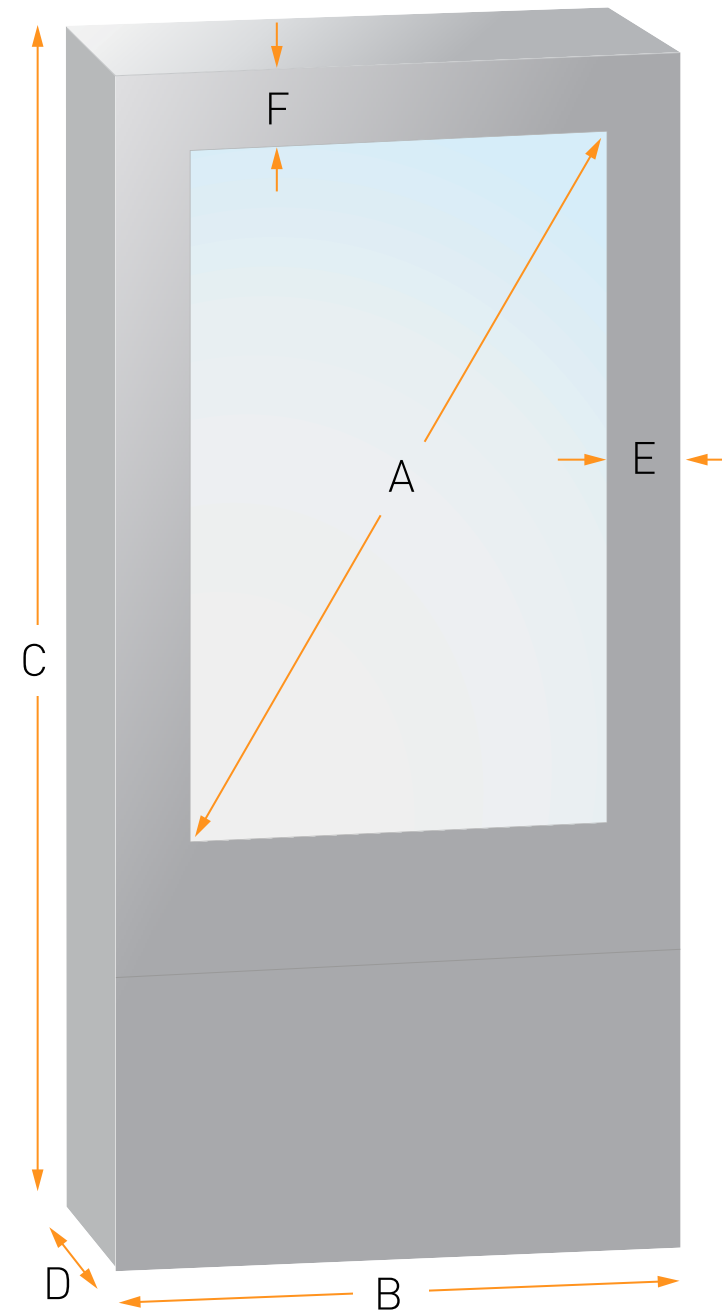

BACK TO BACK

Model	Color	Weight Capacity	Mounting Patterns	Max Display Depth	Max TV Width	Max TV Height	Image Diagonal (A)	Overall Width (B)	Overall Height (C)	Viewing Area Width (D)	Side Bezels (E)	Top Bezels (F)
LF40UBP-B2B	Black	100 lbs. (45.3 kg)	200 x 200 mm 300 x 300 mm 400 x 400 mm	3.5" (88.9mm)	43" (1092.2 mm)	26" (660.4 mm)	40"	31.28" (794.5 mm)	73.76" (1873.5 mm)	8.5" (216 mm)	5.84" (148.3 mm)	7.2" (182.8 mm)
LF40UWP-B2B	White						42"				5.44" (138.1 mm)	5.95" (151.1 mm)
LF42UBP-B2B	Black						43"				5.19" (131.8 mm)	5.75" (146 mm)
LF42UWP-B2B	White						46"				4.39" (111.5 mm)	4.2" (106.6 mm)
LF43UBP-B2B	Black						47"				4.14" (105.1 mm)	3.8" (96.5 mm)
LF43UWP-B2B	White						48"				3.89" (98.8 mm)	3.5" (88.9 mm)
LF46UBP-B2B	Black						49"				5.73" (164.5 mm)	6.48" (164.5 mm)
LF46UWP-B2B	White						50"				5.48" (139.1 mm)	6.08" (154.3 mm)
LF47UBP-B2B	Black						55"				4.23" (107.3 mm)	3.83" (97.2 mm)
LF47UWP-B2B	White											
LF48UBP-B2B	Black	125 lbs. (56.7 kg)	300 x 300 mm 400 x 400 mm 600 x 400mm	3.5" (88.9mm)	51" (1295.4 mm)	30" (762.0 mm)	49"	35.25" (895.4 mm)	77.13" (1959.2 mm)	8.5" (216 mm)	5.73" (164.5 mm)	6.48" (164.5 mm)
LF49UBP-B2B	Black						50"				5.48" (139.1 mm)	6.08" (154.3 mm)
LF49UWP-B2B	White						55"				4.23" (107.3 mm)	3.83" (97.2 mm)
LF50UBP-B2B	Black											
LF50UWP-B2B	White											
LF55UBP-B2B	Black											
LF55UWP-B2B	White											

Note: Add "G" to end of SKUs for bonded 5/32" (4 mm) tempered glass providing protection for your LCD display.

AV STORAGE CAPACITIES

Image diagonals 40" - 48"
(H x W x D) 20" x 28.1" x 5.84"
(508 mm x 715 mm x 148 mm)

Image diagonals 49" - 55"
(H x W x D) 16.7" x 32.1" x 5.84"
(423 mm x 814 mm x 148 mm)