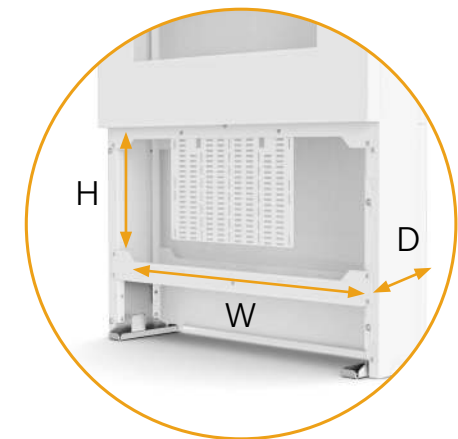

BACK TO BACK

Model	Color	Weight Capacity	Mounting Patterns	Max Display Depth	Max TV Width	Max TV Height	Image Diagonal (A)	Overall Width (B)	Overall Height (C)	Viewing Area Width (D)	Side Bezels (E)	Top Bezels (F)
LF40UBP-B2B	Black	100 lbs. (45.3 kg)	200 x 200 mm 300 x 300 mm 400 x 400 mm	3.5" (88.9mm)	43" (1092.2 mm)	26" (660.4 mm)	40"	31.28" (794.5 mm)	73.76" (1873.5 mm)	8.5" (216 mm)	5.84" (148.3 mm)	7.2" (182.8 mm)
LF40UWP-B2B	White						42"				5.44" (138.1 mm)	5.95" (151.1 mm)
LF42UBP-B2B	Black						43"				5.19" (131.8 mm)	5.75" (146 mm)
LF42UWP-B2B	White						46"				4.39" (111.5 mm)	4.2" (106.6 mm)
LF43UBP-B2B	Black						47"				4.14" (105.1 mm)	3.8" (96.5 mm)
LF43UWP-B2B	White						48"				3.89" (98.8 mm)	3.5" (88.9 mm)
LF46UBP-B2B	Black						49"				5.73" (164.5 mm)	6.48" (164.5 mm)
LF46UWP-B2B	White						50"				5.48" (139.1 mm)	6.08" (154.3 mm)
LF47UBP-B2B	Black						55"				4.23" (107.3 mm)	3.83" (97.2 mm)
LF47UWP-B2B	White											
LF48UBP-B2B	Black	125 lbs. (56.7 kg)	300 x 300 mm 400 x 400 mm 600 x 400mm	3.5" (88.9mm)	51" (1295.4 mm)	30" (762.0 mm)	49"	35.25" (895.4 mm)	77.13" (1959.2 mm)	8.5" (216 mm)	5.73" (164.5 mm)	6.48" (164.5 mm)
LF49UBP-B2B	Black						50"				5.48" (139.1 mm)	6.08" (154.3 mm)
LF49UWP-B2B	White						55"				4.23" (107.3 mm)	3.83" (97.2 mm)
LF50UBP-B2B	Black											
LF50UWP-B2B	White											
LF55UBP-B2B	Black											
LF55UWP-B2B	White											

Note: Add "G" to end of SKUs for bonded 5/32" (4 mm) tempered glass providing protection for your LCD display.

AV STORAGE CAPACITIES

Image diagonals 40" - 48"
(H x W x D) 20" x 28.1" x 5.84"
(508 mm x 715 mm x 148 mm)

Image diagonals 49" - 55"
(H x W x D) 16.7" x 32.1" x 5.84"
(423 mm x 814 mm x 148 mm)