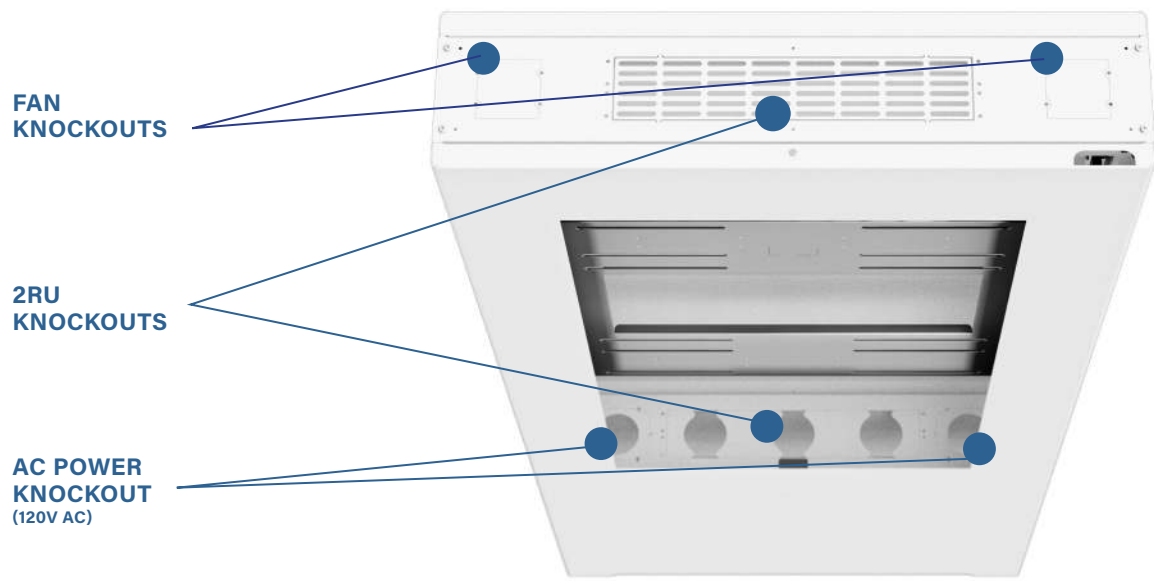

IMPACT SERIES™

FAN
KNOCKOUTS

2RU
KNOCKOUTS

AC POWER
KNOCKOUT
(120V AC)

SERVICABILITY

KEYED LOCKING

CABLE PATHWAYS

UNIVERSAL DESIGN

- Unparalleled front service and maintenance access
- Aesthetically pleasing with no exposed fasteners
- Keyed locking security
- Tool free removable storage panels
- Universal AV storage space
- Internal knockouts for electrical junction boxes and 2RU rack spaces
- External cable pathway knockouts
- Integrated passive cooling
- Available in black and white
- UL Listed
- Custom colors, logos and protective glass can be special ordered

FREESTANDING BASE OPTIONS

Freestanding base accessories preserve floor finishes, and accommodate movement of kiosks in temporary installations. Bases are offered in single-sided and back-to-back configurations. Tested and approved to UL 2442 ensuring safety for interactive use and servicing—see Accessories page for more details.