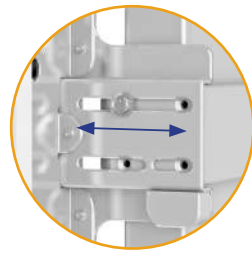

IMPACT SERIES™

FAN
KNOCKOUTS

2RU
KNOCKOUTS

AC POWER
KNOCKOUT
(120V AC)

SERVICABILITY

KEYED LOCKING

CABLE PATHWAYS

UNIVERSAL DESIGN

- Unparalleled front service and maintenance access
- Aesthetically pleasing with no exposed fasteners
- Keyed locking security
- Tool free removable storage panels
- Universal AV storage space
- Internal knockouts for electrical junction boxes and 2RU rack spaces
- External cable pathway knockouts
- Integrated passive cooling
- Available in black and white
- UL Listed
- Custom colors, logos and protective glass can be special ordered

FREESTANDING BASE OPTIONS

Freestanding base accessories preserve floor finishes, and accommodate movement of kiosks in temporary installations. Bases are offered in single-sided and back-to-back configurations. Tested and approved to UL 2442 ensuring safety for interactive use and servicing—see Accessories page for more details.