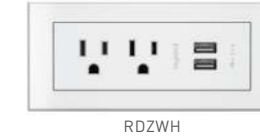

Desktop Power Center Slim	Finish	Mounting Kit Included	Part Number
2 outlets, 2 USB-A ports	Black	No	WSPC220BK
2 outlets, 2 USB-A ports	White/Gray	No	WSPC220WH
3 outlets, 2 USB-A ports	Black	No	WSPC320BK
3 outlets, 2 USB-A ports	White/Gray	No	WSPC320WH
Mounting Kit	Black		WSPCBKTBK
Mounting Kit	Gray		WSPCBKTGY

Desktop Power Center Slim with USB-C	Finish	Mounting Kit Included	Part Number
2 outlets, 1 USB-A & 1 USB-C port	Black	Yes	WSPC220CBK
2 outlets, 1 USB-A & 1 USB-C port	White/Gray	Yes	WSPC220CWH
3 outlets, 1 USB-A & 1 USB-C port	Black	Yes	WSPC320CBK
3 outlets, 1 USB-A & 1 USB-C port	White/Gray	Yes	WSPC320CWH

radiant Furniture Power Centers	Finish	Part Number
2 outlets, 2 USB-A ports, 6 ft. cord	Black	RDZBK
2 outlets, 2 USB-A ports, 6 ft. cord	White	RDZWH
2 outlets, 2 USB-A ports, 6 ft. cord	Nickel	RDZNI
2 outlets, 2 USB-A ports, 10 ft cord	Black	RDZBK10
2 outlets, 2 USB-A ports, 10 ft cord	White	RDZWH10
2 outlets, 2 USB-A ports, 10 ft cord	Nickel	RDZNI10

RDZWH