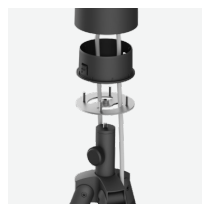

Tripod mount

6