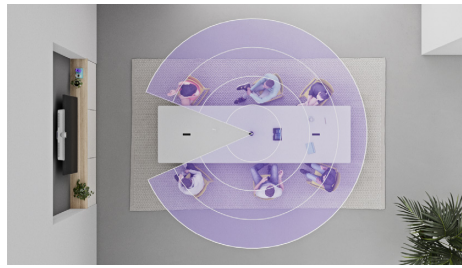

TWO VIEWPOINTS. BETTER PERSPECTIVE.