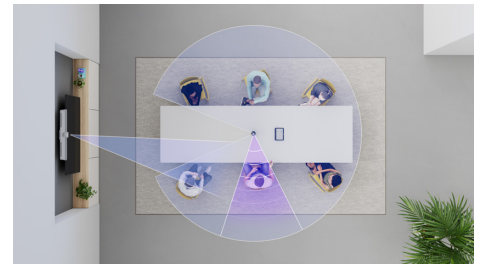

TWO VIEWPOINTS. BETTER PERSPECTIVE.