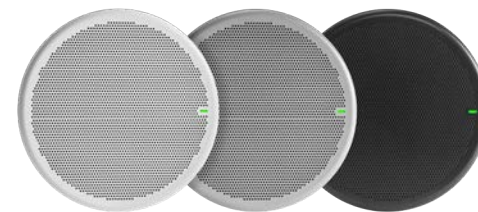

CONFERENCEING CEILING ARRAY MICROPHONE

Certified for
Microsoft Teams

Zoom Certified

+ MXA901 CONFERENCEING CEILING ARRAY MICROPHONE

A SLEEKER TAKE ON TECH.

The Microflex Advance MXA901 Conferencing Ceiling Array Microphone is the most discreet approach to AV conferencing audio for meeting rooms. Its compact and stylish 13.5-in diameter (34 cm) form factor complements any interior design without drawing attention. With Single-Zone Automatic Coverage technology and advanced IntelliMix DSP, the MXA901 captures multiple talkers at once for more dynamic interaction without annoying echo or room noise. One MXA901 can cover a small or medium-size room; multiple MXA901's can be combined to cover larger spaces with the IntelliMix P300 audio processor or IntelliMix Room software.

CANCEL THE CLUTTER

Industry-leading IntelliMix® DSP automatically aims microphone coverage at talkers and removes echo and room noise.

Automatic gain control adjusts in-room talker levels so that everyone is heard clearly.

SCALE IT UP

Add the IntelliMix P300 or IntelliMix Room DSP to connect multiple MXA901's to a room computer or video codec.

Add MXA-MUTE buttons for convenient audio muting from the table or use your room control system.

CONFERENCEING CEILING ARRAY MICROPHONE

FITS YOUR ROOM DESIGN

On-ceiling mounting bracket included; versatile options for in-ceiling, pole, rod, or suspension mounting available.

Choose from white, black, or aluminum finishes to match your color scheme.