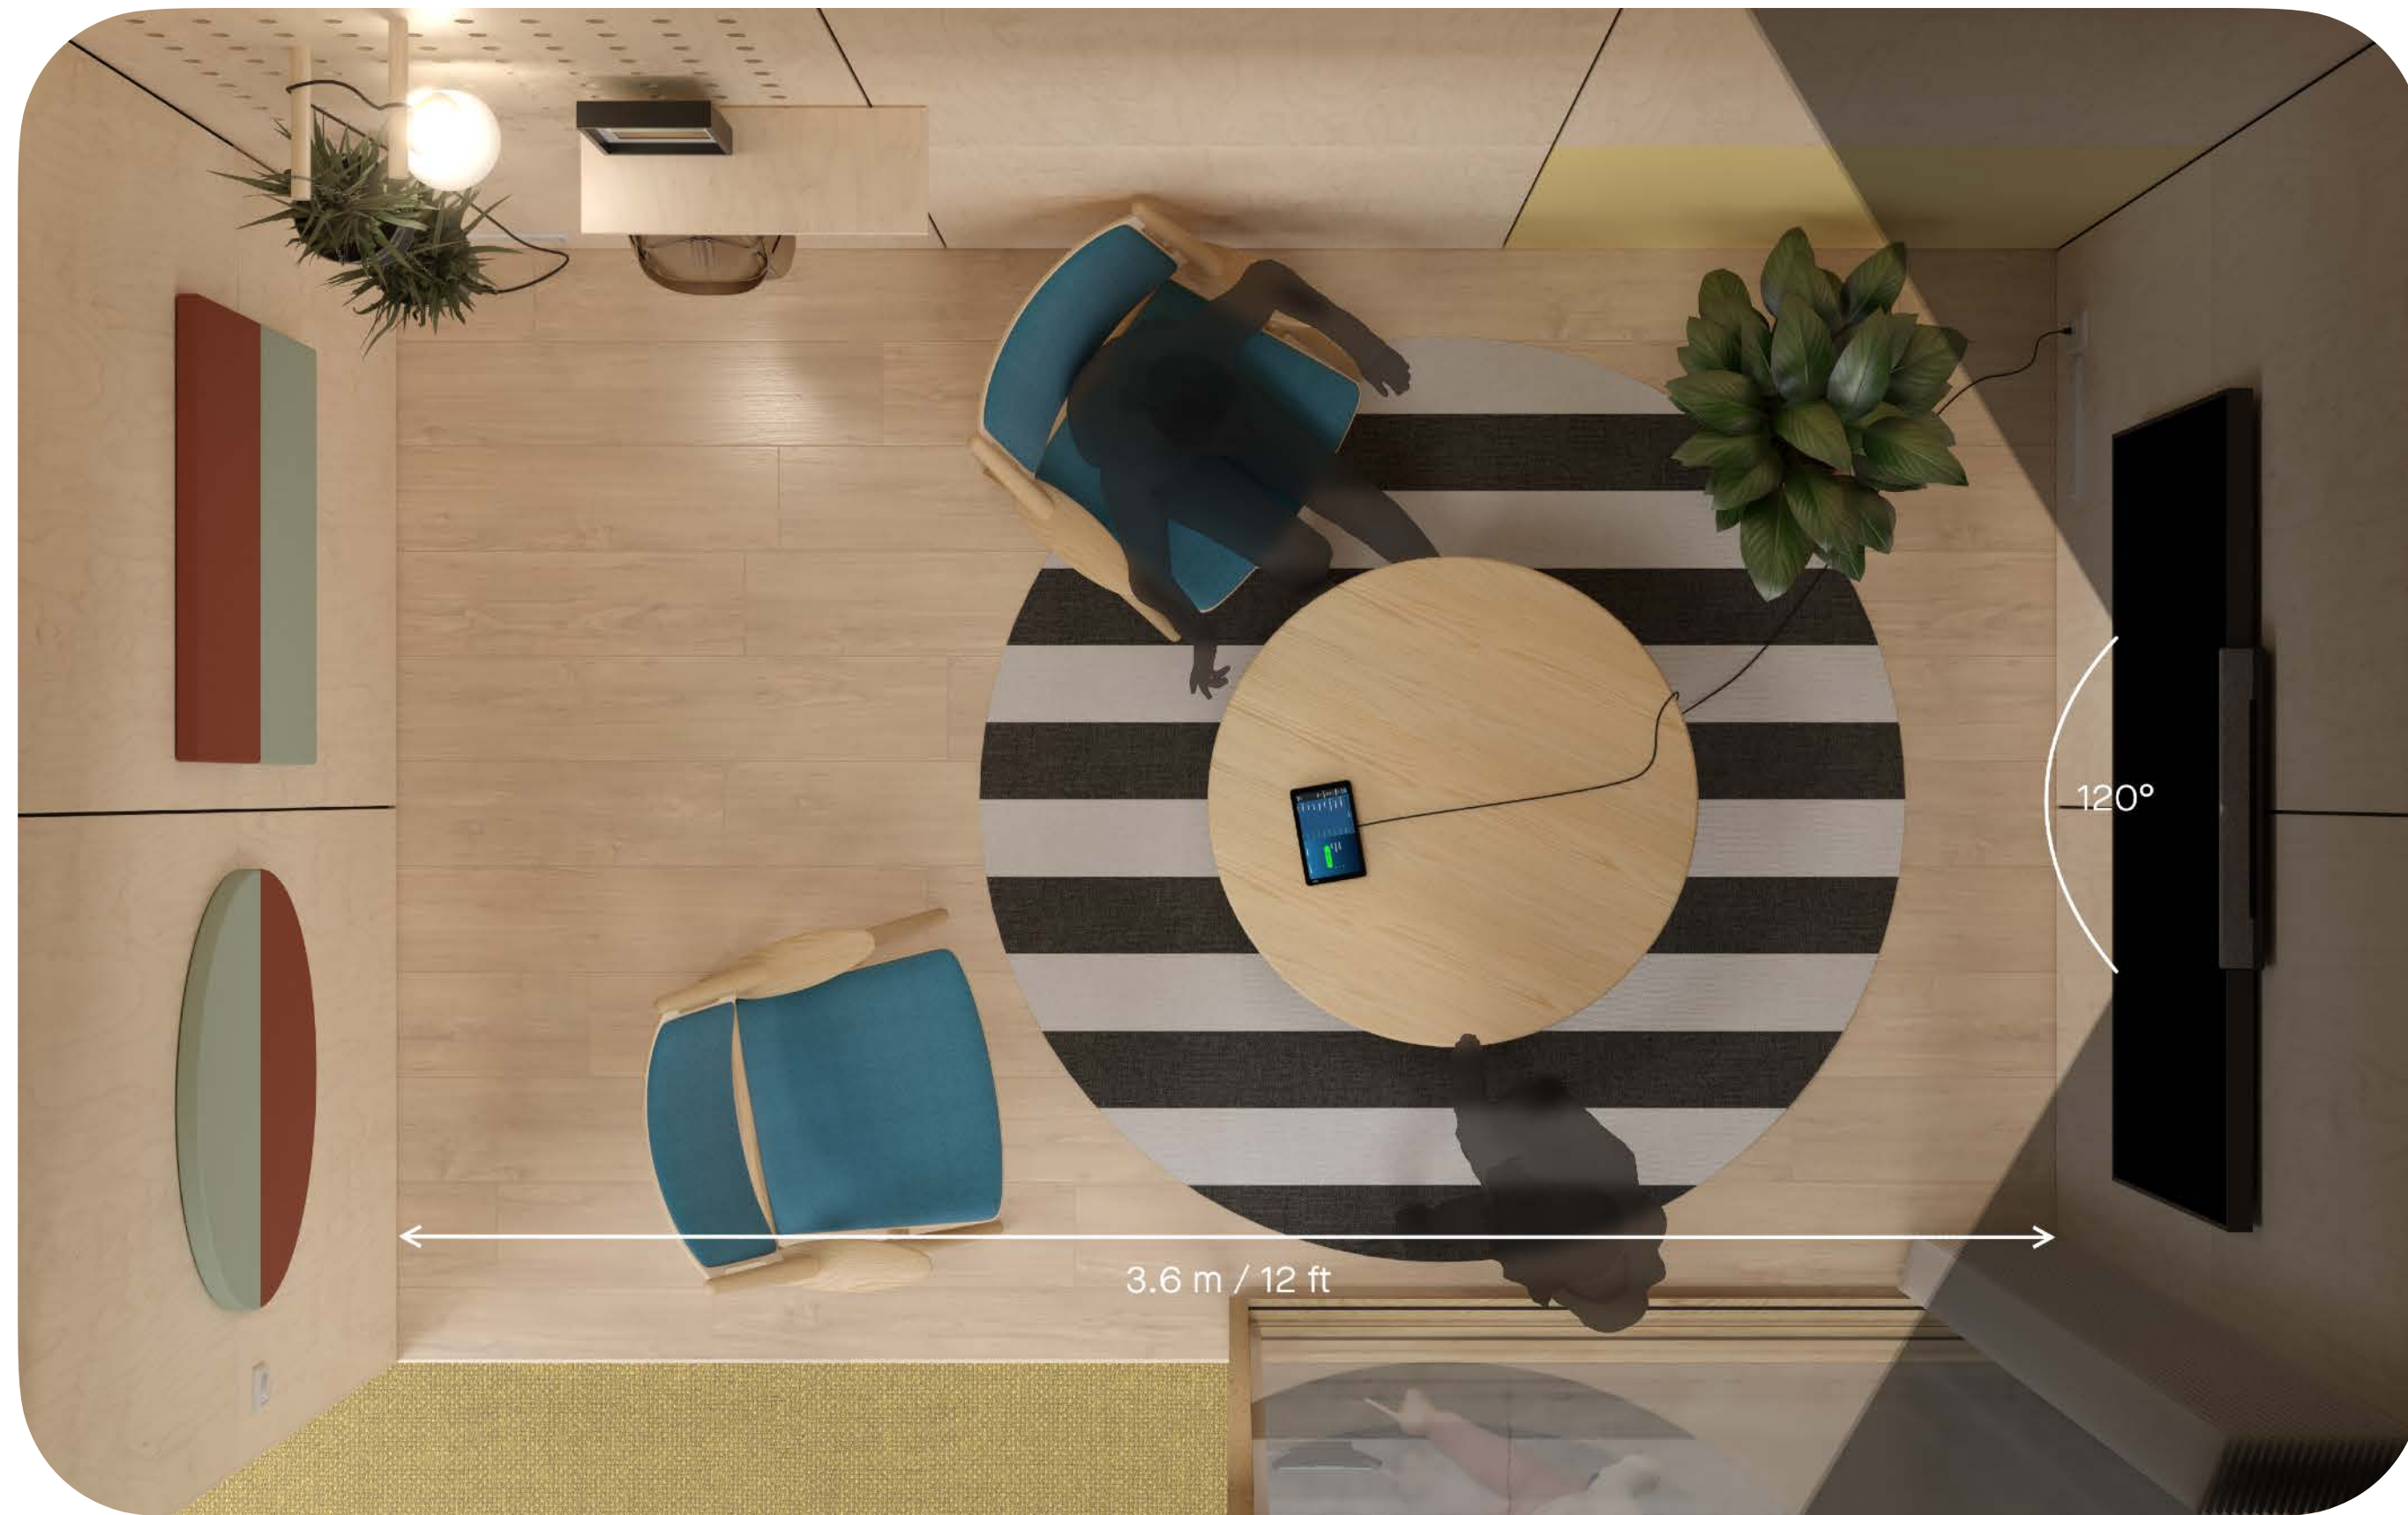

Examples

Focus

neat.frame

- 113° HFOV
- 8x digital zoom
- 3 mic array
- Tweeter
- Woofer
- 15,6" screen

Huddle

neat.bar

- 120° HFOV
- 4x digital zoom
- 5 mic array
- Wide angle tweeter
- Opposing drivers
- Dual screen support

Huddle

neat.board

- 120° HFOV
- 4x digital zoom
- 5 mic array
- Wide angle tweeter
- Opposing drivers
- 65" screen

Meeting

neat.bar

- 120° HFOV
- 4x digital zoom
- 5 mic array
- Wide angle tweeter
- Opposing drivers
- Dual screen support

Meeting

neat.board

- 120° HFOV
- 4x digital zoom
- 5 mic array
- Wide angle tweeter
- Opposing drivers
- 65" screen

Large

neat.bar pro

- 70° and 113° HFOV
- Up to 16x digital zoom
- 16 mic array
- 3 full range speakers
- Opposing drivers
- Triple screen support