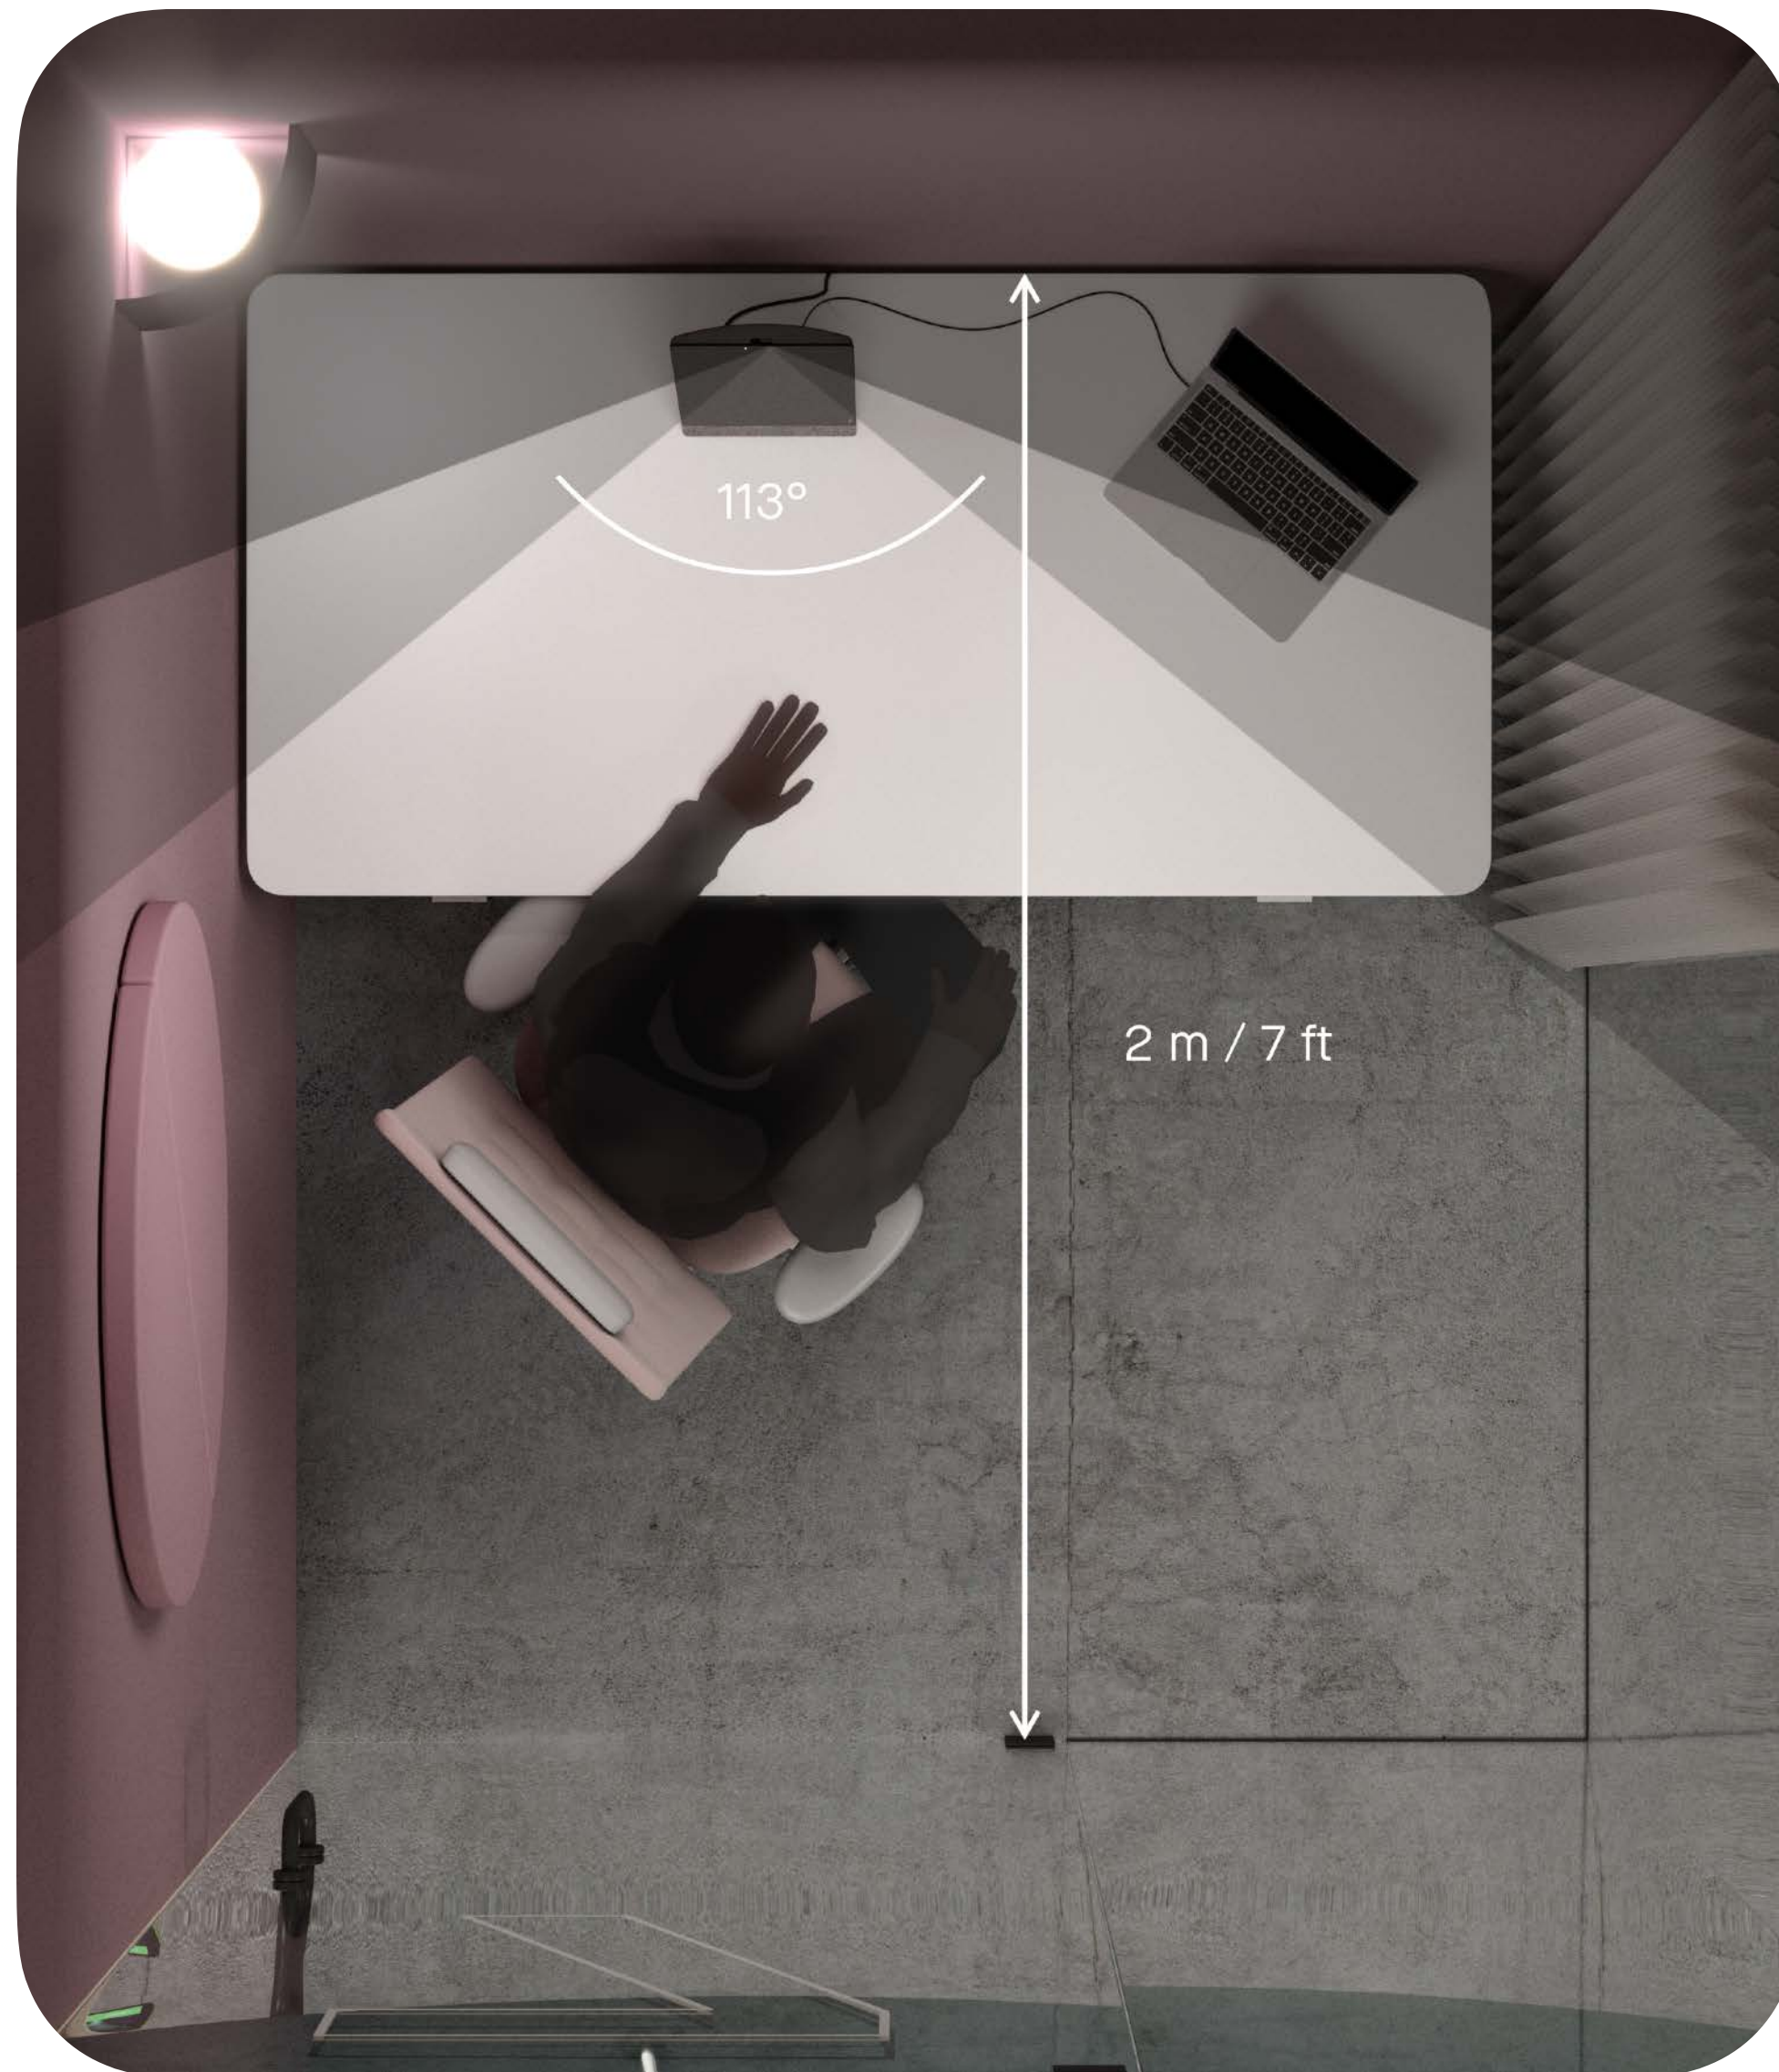

neat.bar

- 120° HFOV
- 4x digital zoom
- 5 mic array
- Wide angle tweeter
- Opposing drivers
- Dual screen support

Medium to large

< 10m / 33ft

neat.bar pro

- 70° to 113° HFOV
- Up to 16x digital zoom
- 16 mic array
- 3 full range speakers
- Opposing drivers
- Triple screen support

Examples

Focus

neat.frame

- 113° HFOV
- 8x digital zoom
- 3 mic array
- Tweeter
- Woofer
- 15,6" screen

Huddle

neat.bar

- 120° HFOV
- 4x digital zoom
- 5 mic array
- Wide angle tweeter
- Opposing drivers
- Dual screen support

Huddle

neat.board

- 120° HFOV
- 4x digital zoom
- 5 mic array
- Wide angle tweeter
- Opposing drivers
- 65" screen

Meeting

neat.bar

- 120° HFOV
- 4x digital zoom
- 5 mic array
- Wide angle tweeter
- Opposing drivers
- Dual screen support

Meeting

neat.board

- 120° HFOV
- 4x digital zoom
- 5 mic array
- Wide angle tweeter
- Opposing drivers
- 65" screen

Large

neat.bar pro

- 70° and 113° HFOV
- Up to 16x digital zoom
- 16 mic array
- 3 full range speakers
- Opposing drivers
- Triple screen support