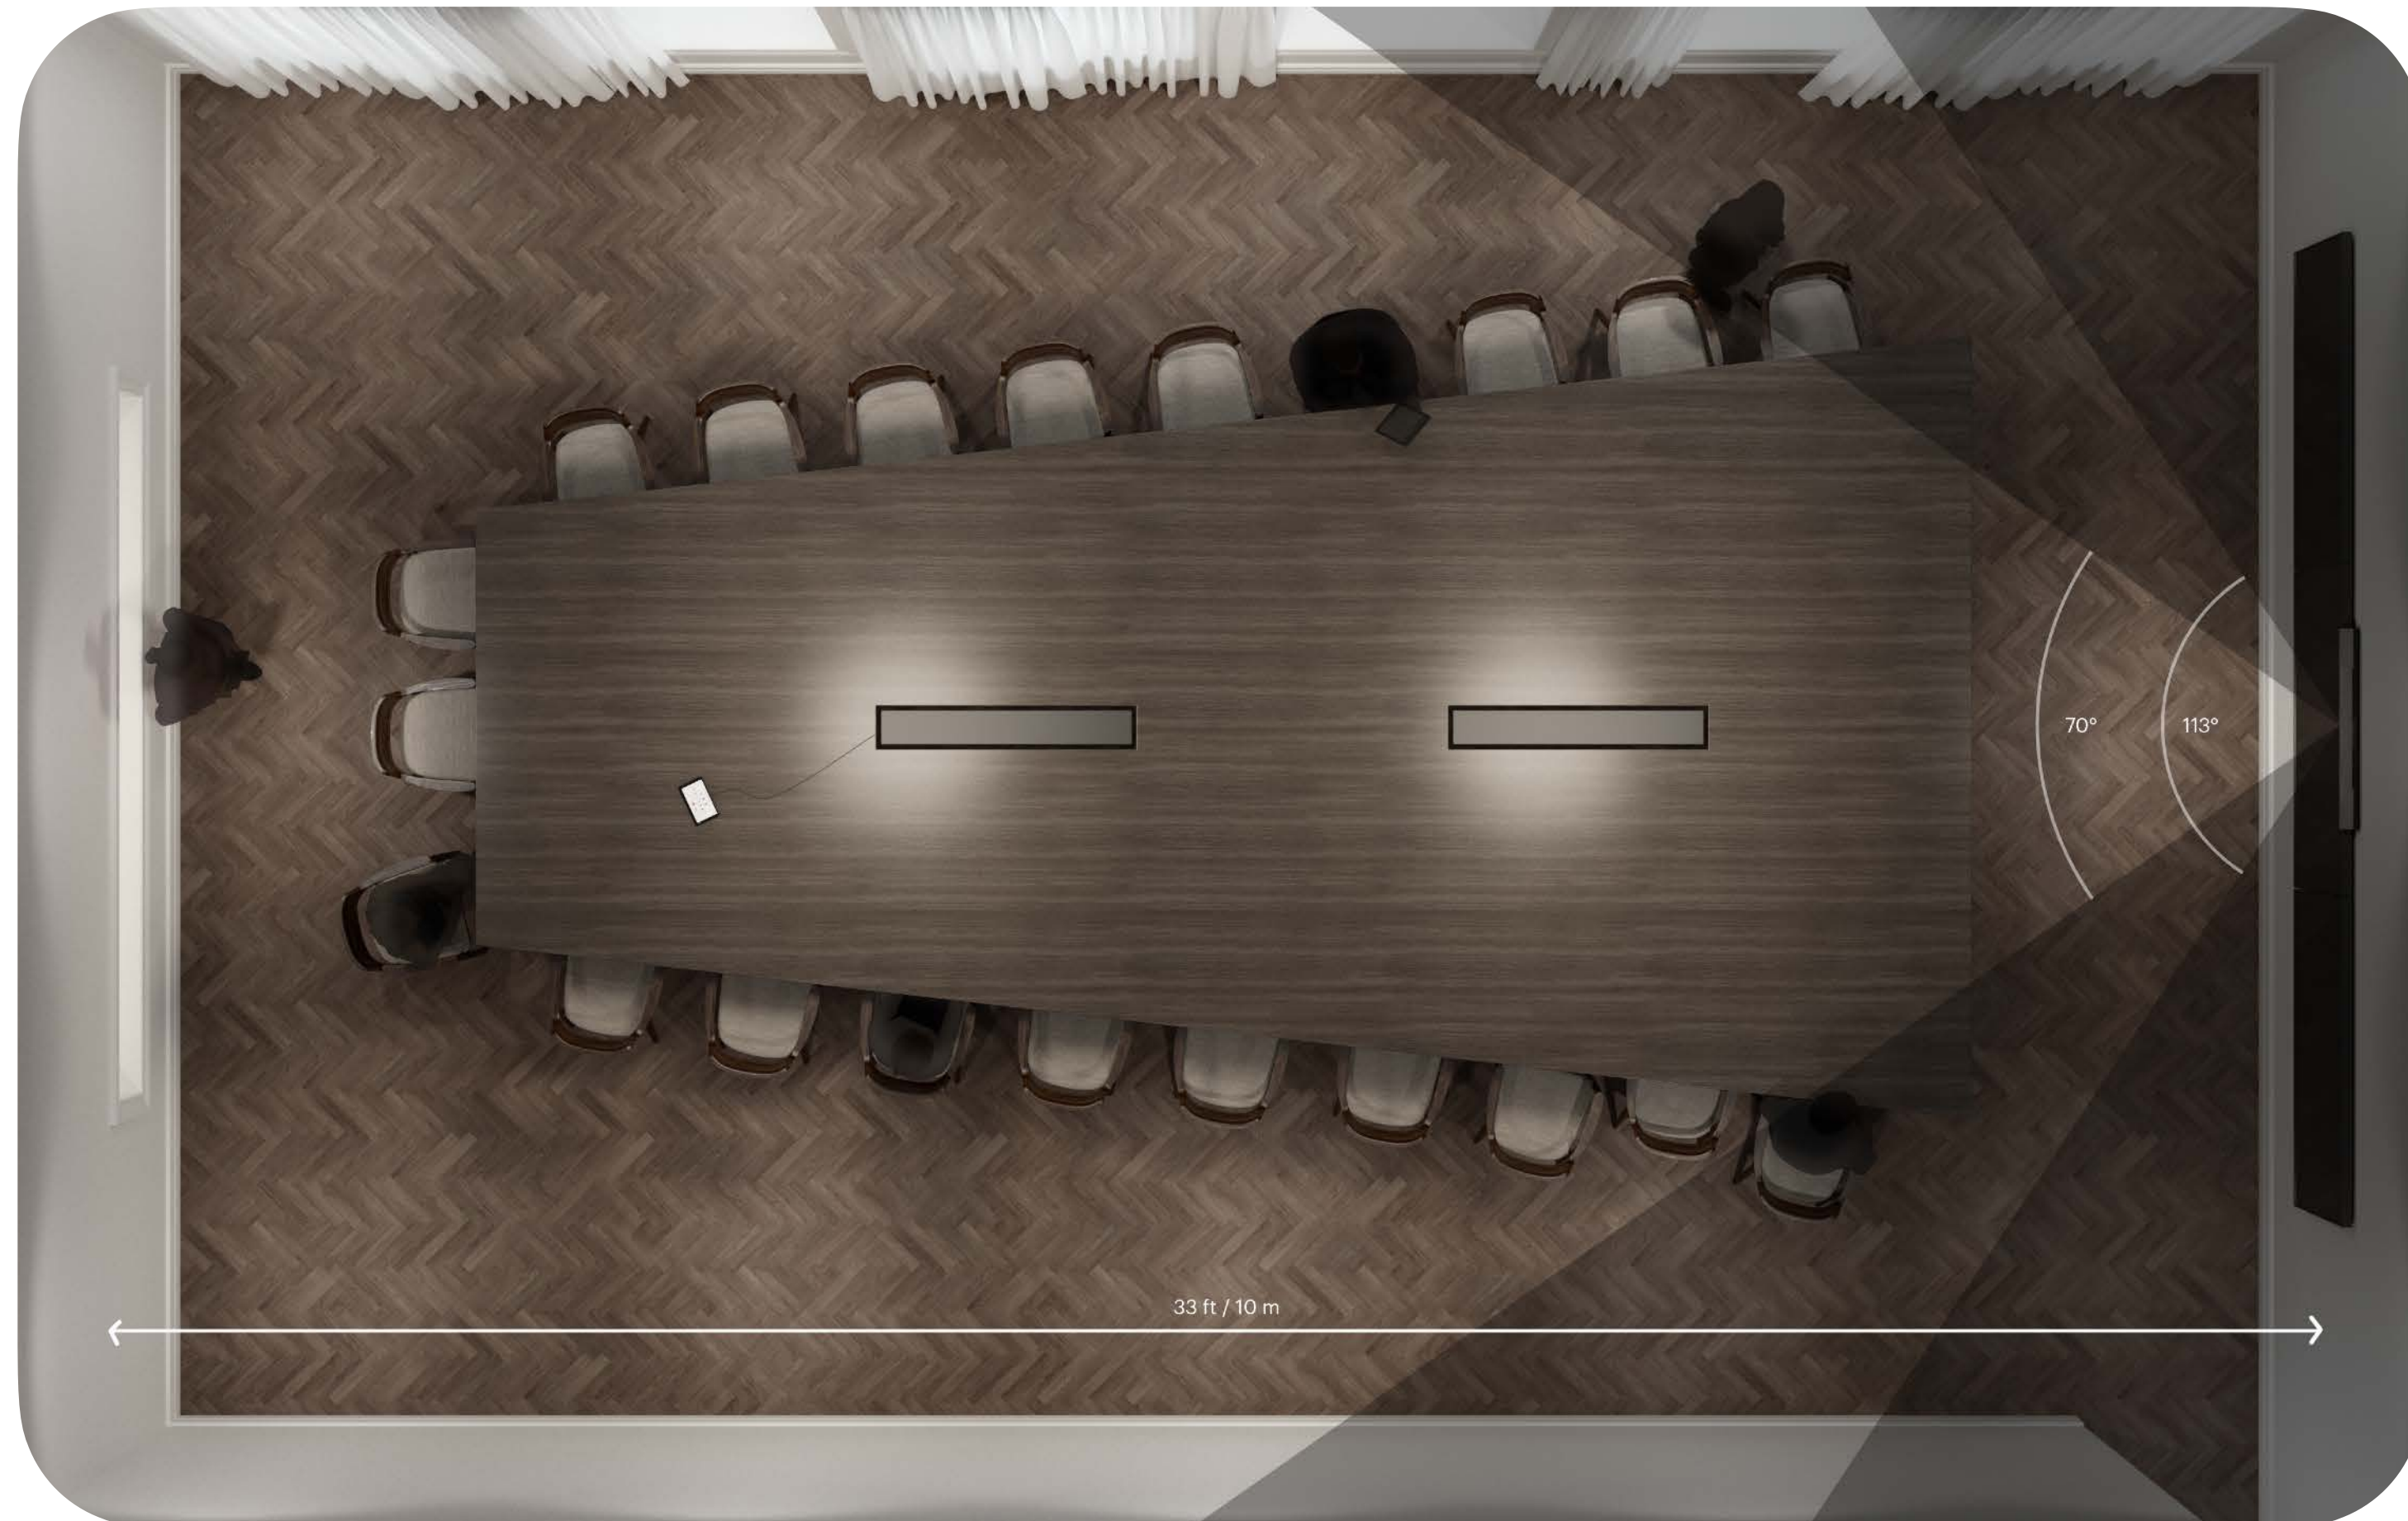

Huddle

neat.board

- 120° HFOV
- 4x digital zoom
- 5 mic array
- Wide angle tweeter
- Opposing drivers
- 65" screen

Meeting

neat.bar

- 120° HFOV
- 4x digital zoom
- 5 mic array
- Wide angle tweeter
- Opposing drivers
- Dual screen support

Meeting

neat.board

- 120° HFOV
- 4x digital zoom
- 5 mic array
- Wide angle tweeter
- Opposing drivers
- 65" screen

Large

neat.bar pro

- 70° and 113° HFOV
- Up to 16x digital zoom
- 16 mic array
- 3 full range speakers
- Opposing drivers
- Triple screen support