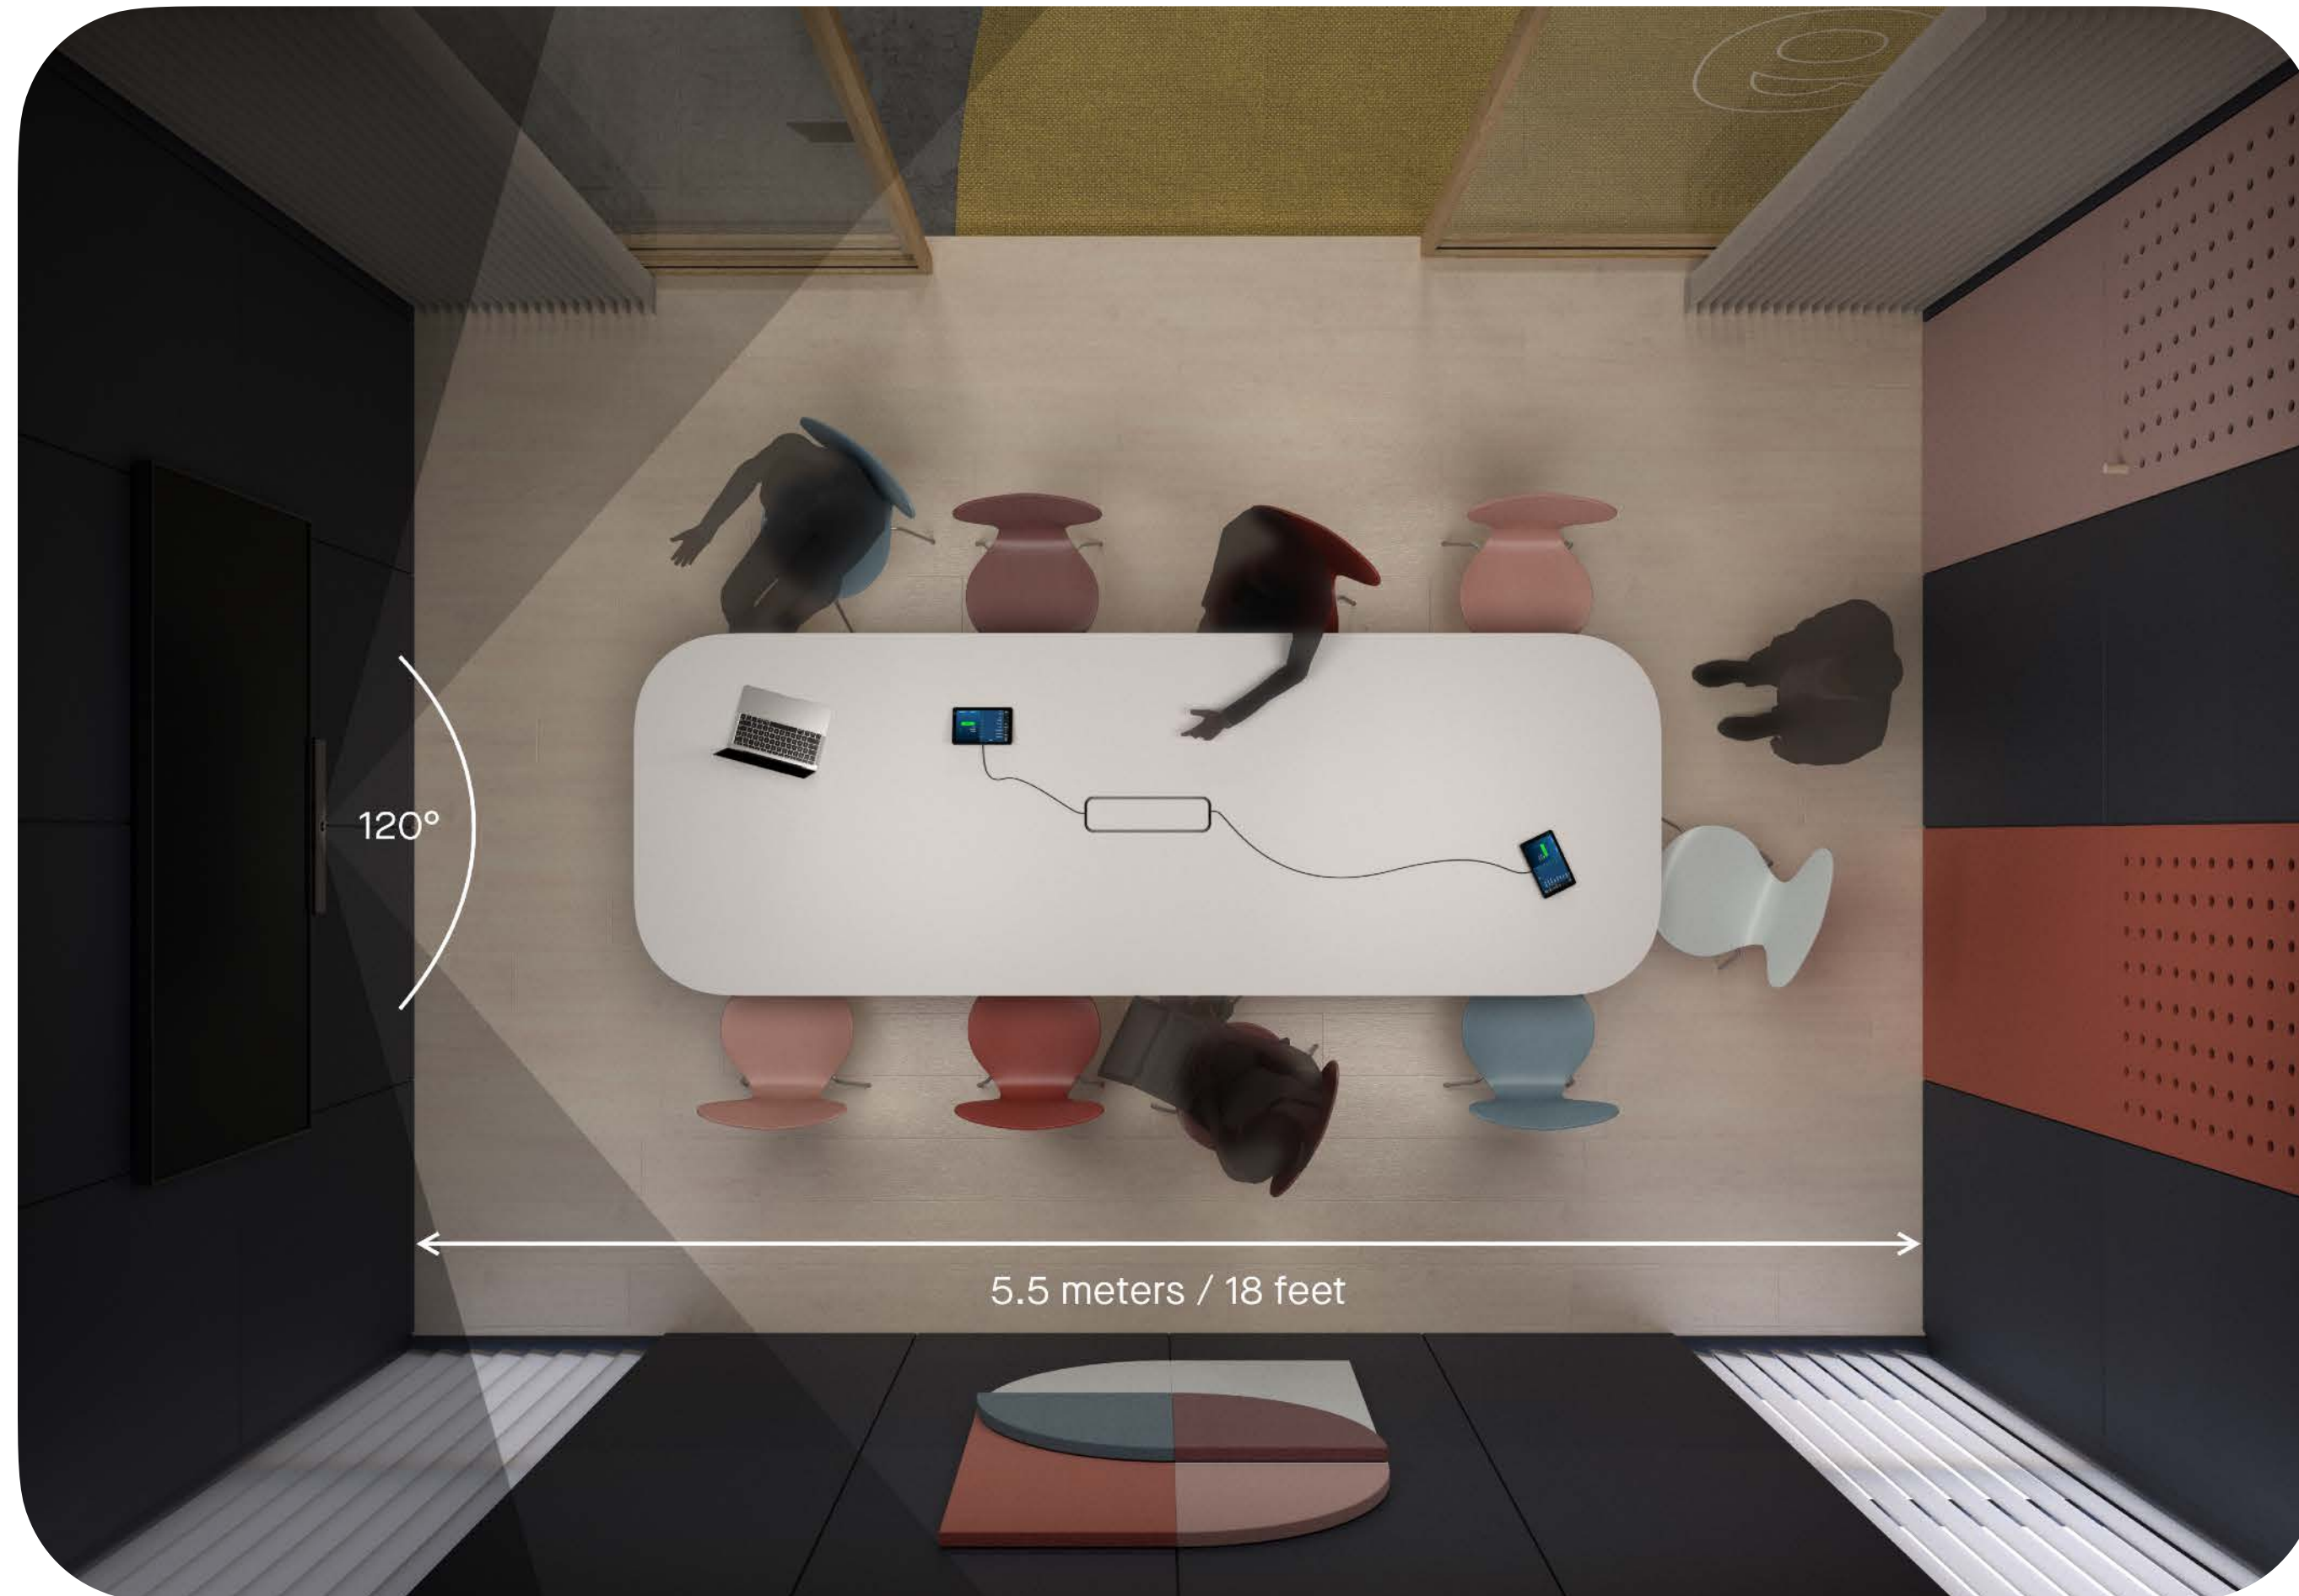

Huddle

neat.board

- 120° HFOV
- 4x digital zoom
- 5 mic array
- Wide angle tweeter
- Opposing drivers
- 65" screen

Meeting

neat.bar

- 120° HFOV
- 4x digital zoom
- 5 mic array
- Wide angle tweeter
- Opposing drivers
- Dual screen support

Meeting

neat.board

- 120° HFOV
- 4x digital zoom
- 5 mic array
- Wide angle tweeter
- Opposing drivers
- 65" screen

Large

neat.bar pro

- 70° and 113° HFOV
- Up to 16x digital zoom
- 16 mic array
- 3 full range speakers
- Opposing drivers
- Triple screen support