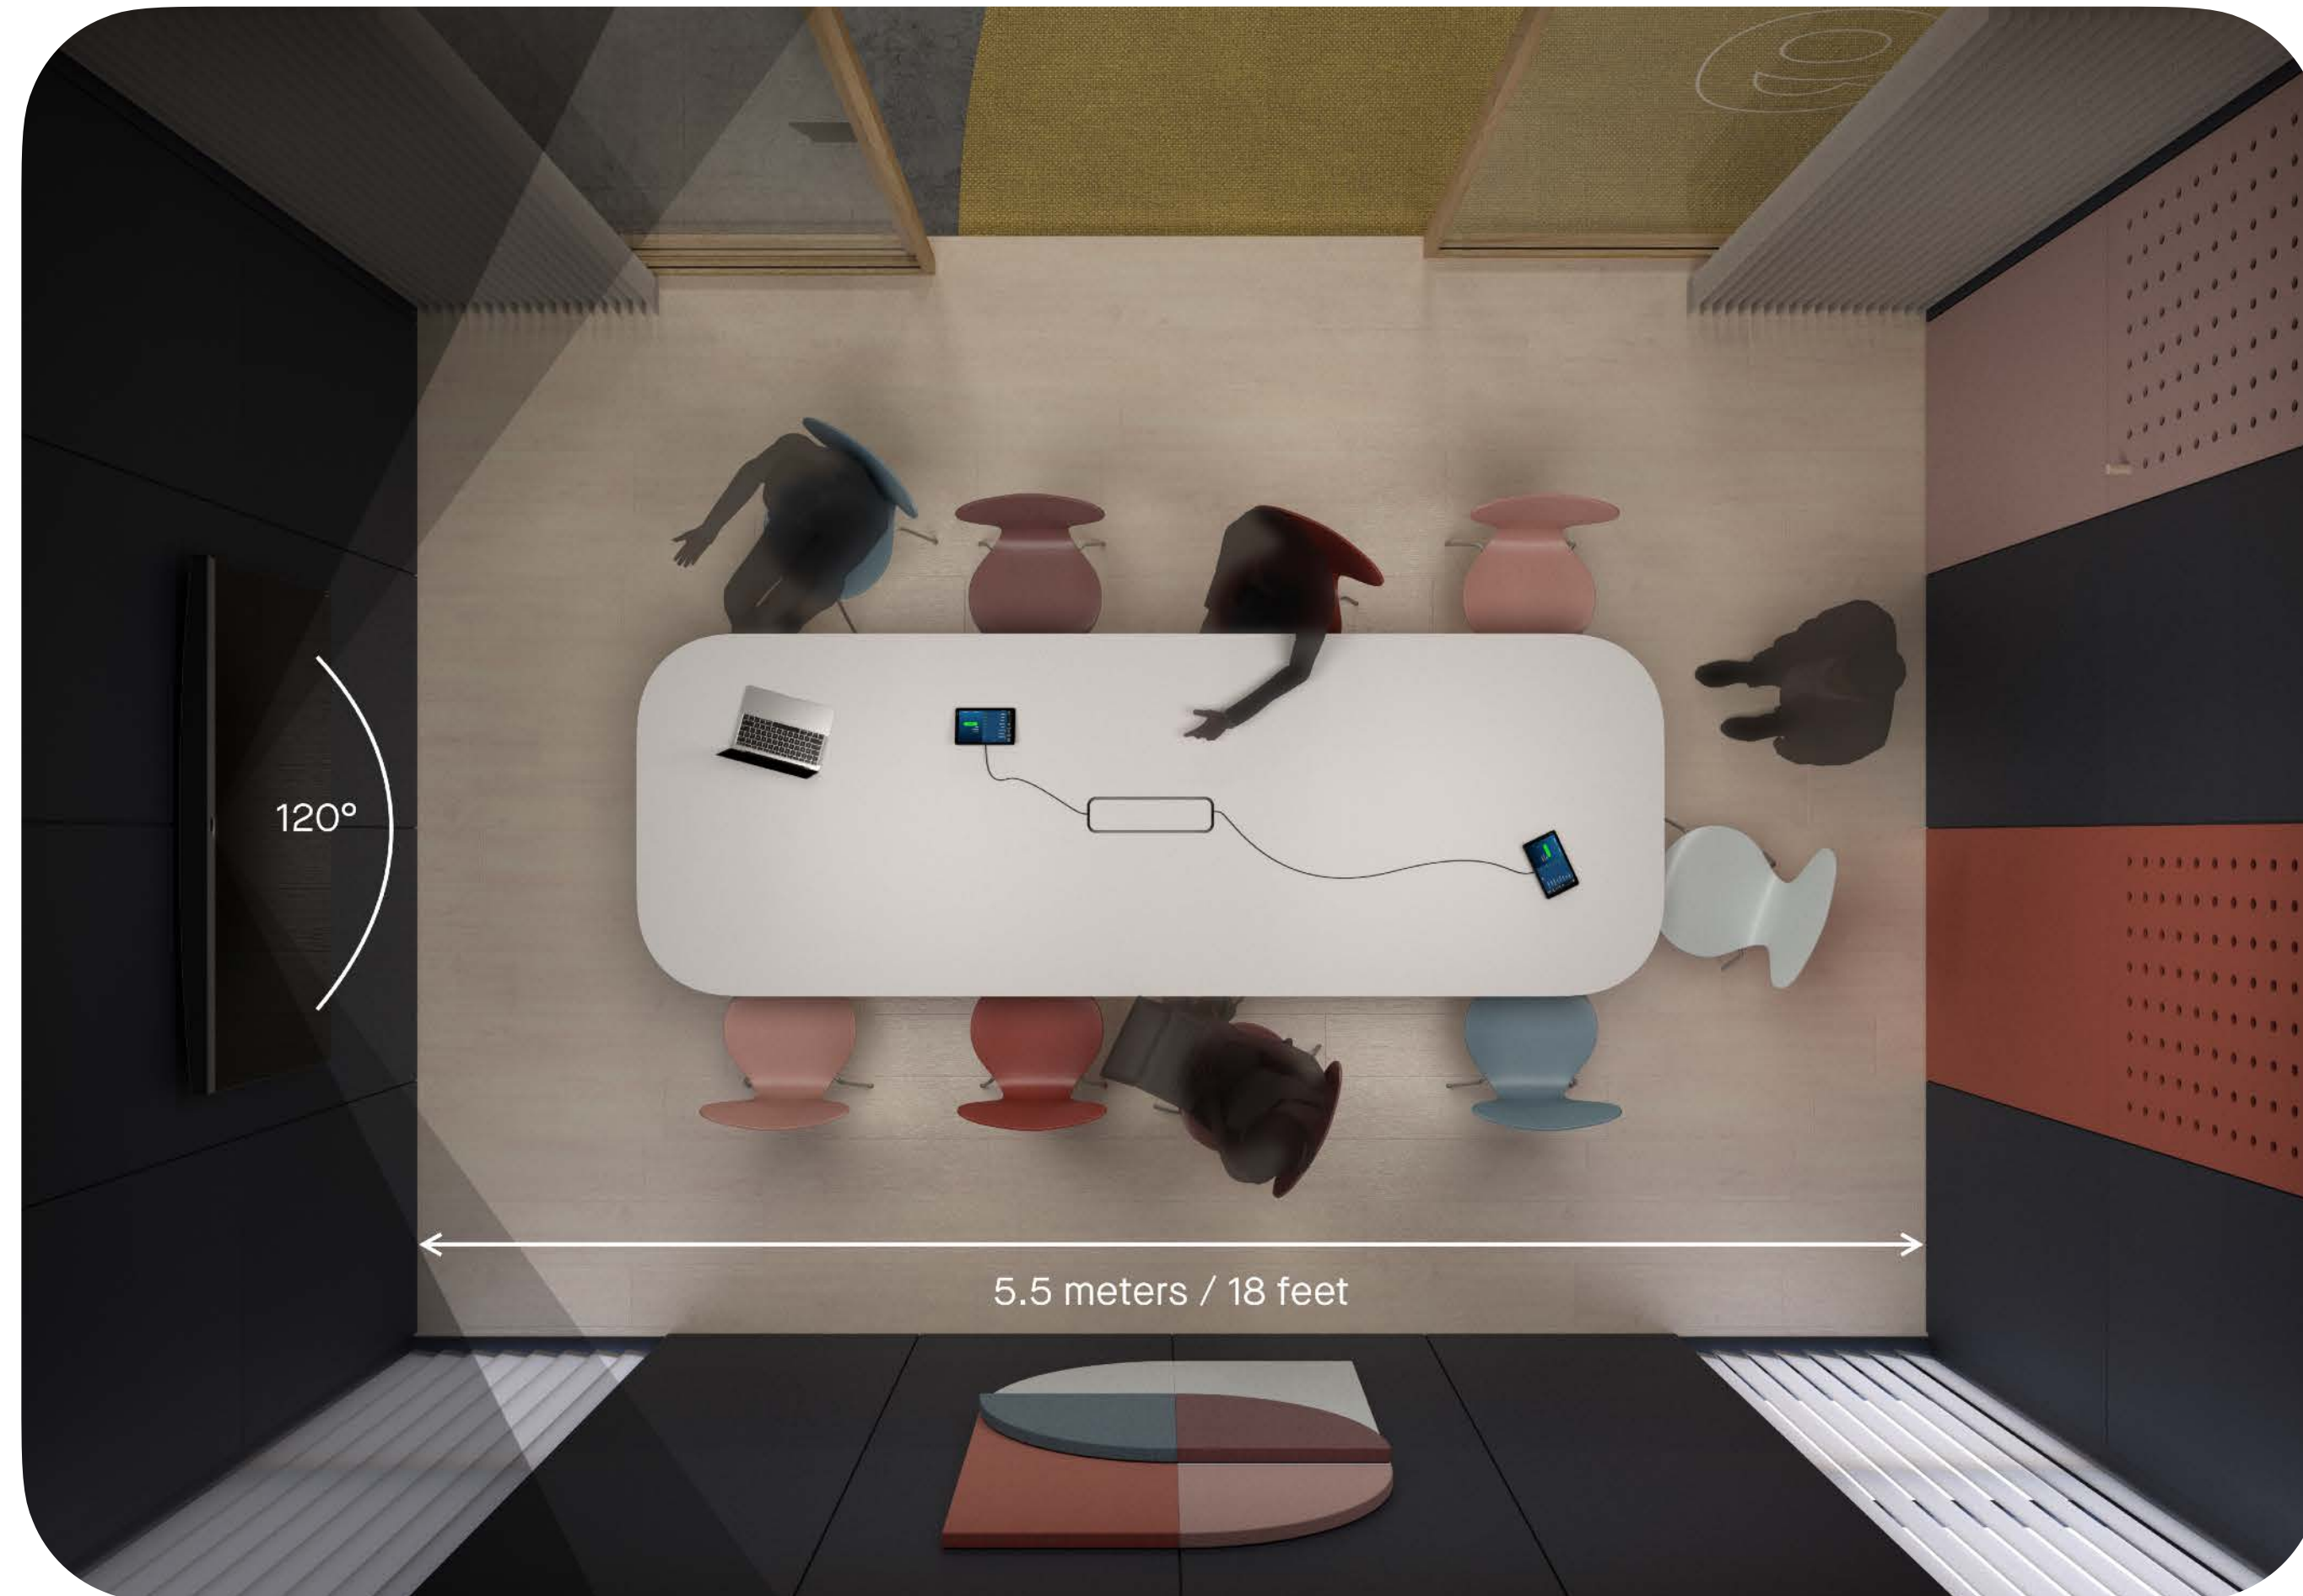

Huddle

neat.board

- 120° HFOV
- 4x digital zoom
- 5 mic array
- Wide angle tweeter
- Opposing drivers
- 65" screen

Meeting

neat.bar

- 120° HFOV
- 4x digital zoom
- 5 mic array
- Wide angle tweeter
- Opposing drivers
- Dual screen support

Meeting

neat.board

- 120° HFOV
- 4x digital zoom
- 5 mic array
- Wide angle tweeter
- Opposing drivers
- 65" screen

Large

neat.bar pro

- 70° and 113° HFOV
- Up to 16x digital zoom
- 16 mic array
- 3 full range speakers
- Opposing drivers
- Triple screen support