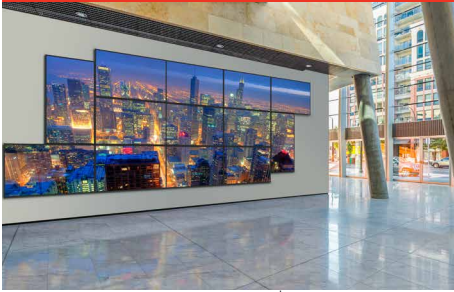

DS-VW775-QR

Mounting Pattern
200 x 200 up to
600 x 400mm

Max Load
125lb
(56.8kg)

SMARTMOUNT.

Supreme Full Service Video Wall Mount with Quick Release

FOR 46" TO 60" DISPLAYS

Peerless-AV's SmartMount® Supreme Full Service Video Wall Mount with Quick Release raises the bar of excellence with an enhanced feature set centered on ease of install and display alignment. With the addition of tool-less lateral micro-adjustment, the Supreme offers 1.5" of fine tune adjustment on each of the X, Y and Z axis. Serviceability is easier than ever before with a gentle press to release mechanism, any display in the video wall configuration can be quickly extended for maintenance. Reusable spacers can be used for both portrait and landscape applications resulting in a faster install and lower cost. Enhanced cable management allows the cables to effortlessly travel in and out with the display, preventing them from getting pinched or pulled loose when extended.

- Accommodates displays in landscape and portrait orientation
- Integrated cable management allow cables to move in and out with the display
- Modular mount for unlimited video wall display configurations
- Security hardware option deters tampering and theft
- Compatible up to VESA® 600 x 400mm