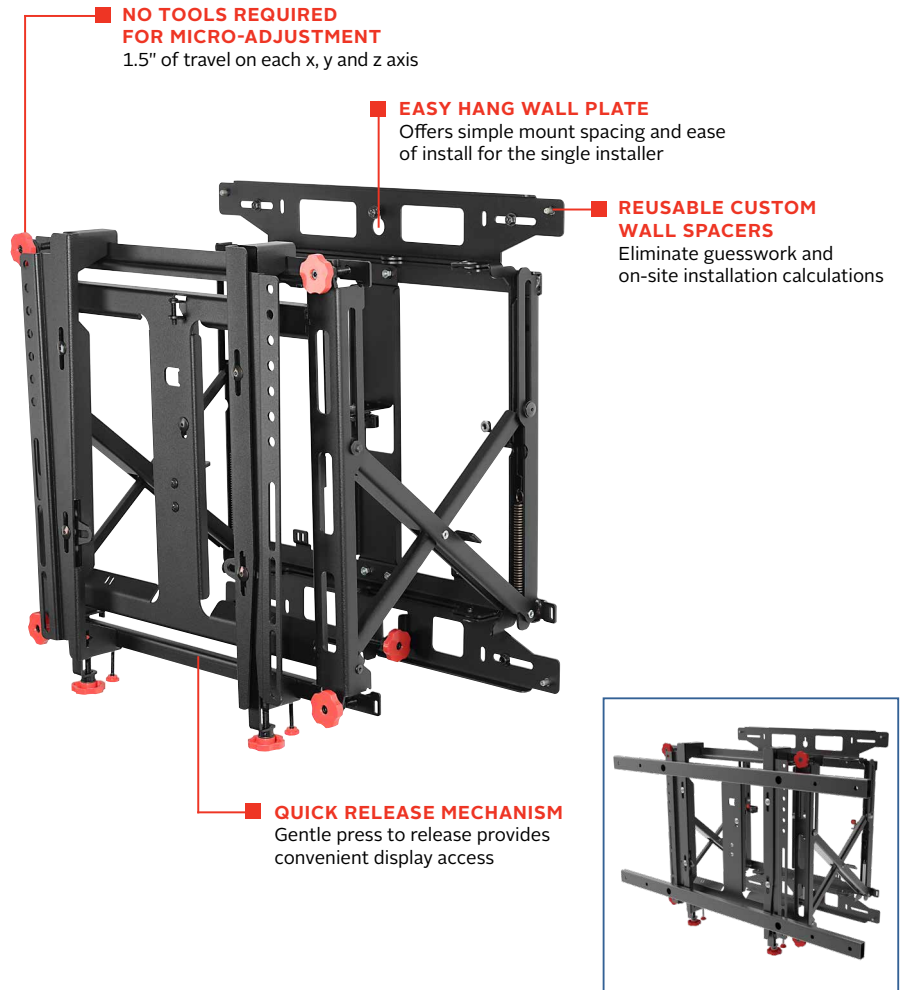

DS-VW775-QR

Mounting Pattern
200 x 200 up to
600 x 400mm

Max Load
125lb
(56.8kg)

SMARTMOUNT.

Supreme Full Service Video Wall Mount with Quick Release

FOR 46" TO 60" DISPLAYS

Peerless-AV's SmartMount® Supreme Full Service Video Wall Mount with Quick Release raises the bar of excellence with an enhanced feature set centered on ease of install and display alignment. With the addition of tool-less lateral micro-adjustment, the Supreme offers 1.5" of fine tune adjustment on each of the X, Y and Z axis. Serviceability is easier than ever before with a gentle press to release mechanism, any display in the video wall configuration can be quickly extended for maintenance. Reusable spacers can be used for both portrait and landscape applications resulting in a faster install and lower cost. Enhanced cable management allows the cables to effortlessly travel in and out with the display, preventing them from getting pinched or pulled loose when extended.

- Accommodates displays in landscape and portrait orientation
- Integrated cable management allow cables to move in and out with the display
- Modular mount for unlimited video wall display configurations
- Security hardware option deters tampering and theft
- Compatible up to VESA® 600 x 400mm

WARRANTY: Limited 5-year

DS-VW775-QR SmartMount® Supreme Full Service Video Wall Mount with Quick Release for 46"-60" Displays

Product Specifications

	DIMENSIONS (W x H x D)	PRODUCT WEIGHT	LOAD CAPACITY	FINISH	AVAILABLE COLORS
DS-VW775-QR	21.25" x 21.46" x 3.15" - 14.56" (540 x 545 x 80 - 370mm)	34.2lb (15.5kg)	125lb (56.8kg)	Powder Coat, Textured	Black

Package Specifications

	PACKAGE SIZE (W x H x D)	PACKAGE SHIP WEIGHT	PACKAGE UPC CODE	PACKAGE CONTENTS	UNITS IN PACKAGE
DS-VW775-QR	30.36" x 23.63" x 4.50" (771 x 600 x 114mm)	38.2lb (17.4kg)	735029317173	Wall Mount, Adaptor Rails & Mounting Hardware	1