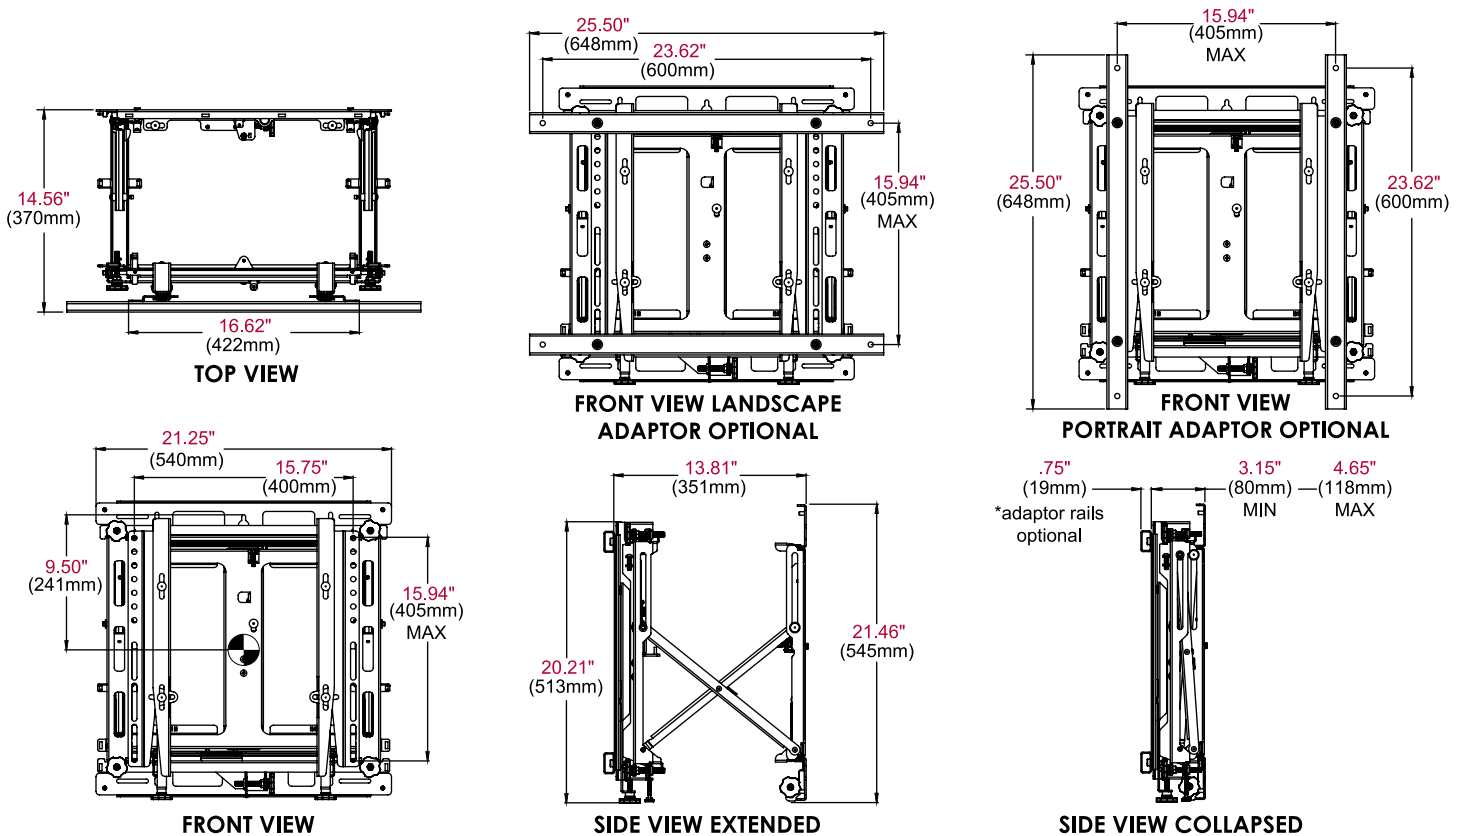

Model Numbers

WARRANTY: Limited 5-year

DS-VW775-QR SmartMount® Supreme Full Service Video Wall Mount with Quick Release for 46"-60" Displays

Product Specifications

	DIMENSIONS (W x H x D)	PRODUCT WEIGHT	LOAD CAPACITY	FINISH	AVAILABLE COLORS
DS-VW775-QR	21.25" x 21.46" x 3.15" - 14.56" (540 x 545 x 80 - 370mm)	34.2lb (15.5kg)	125lb (56.8kg)	Powder Coat, Textured	Black

Package Specifications

	PACKAGE SIZE (W x H x D)	PACKAGE SHIP WEIGHT	PACKAGE UPC CODE	PACKAGE CONTENTS	UNITS IN PACKAGE
DS-VW775-QR	30.36" x 23.63" x 4.50" (771 x 600 x 114mm)	38.2lb (17.4kg)	735029317173	Wall Mount, Adaptor Rails & Mounting Hardware	1

Accessories

- **DS-VWRSxxx:** Reusable Display Dedicated Spacers
- **ACC-DHK:** Display Handling Kit
- **ACC-DHP6:** Display Handling Replacement Pads, 6/pk

All dimensions = inch (mm)

Architect Specifications

The SmartMount® Supreme Full Service Video Wall Mount with Quick Release shall be a Peerless-AV model DS-VW775-QR and shall be located where indicated on the plans. Assembly and installation shall be done according to instructions provided by the manufacturer.

Visit peerless-av.com to see the complete line of AV solutions from Peerless-AV, including outdoor displays, kiosks, digital audio, display mounts, projector mounts, carts/stands, and a full assortment of accessories.

Peerless-AV
2300 White Oak Circle
Aurora, IL 60502 USA
(800) 865-2112
(630) 375-5100
Fax: (800) 359-6500

Peerless-AV EMEA
Unit 3 Watford Interchange
Colonial Way, Watford
Herts, WD24 4WP
United Kingdom
+44 (0) 1923 200100
Fax: +44 (0) 1923 200101

Peerless-AV Latin America
Av. de las Industrias 413
Parque Industrial Escobedo
General Escobedo, N.L.,
México, 66062
+52 (81) 8384-8300
Fax: +52 (81) 8384-8360