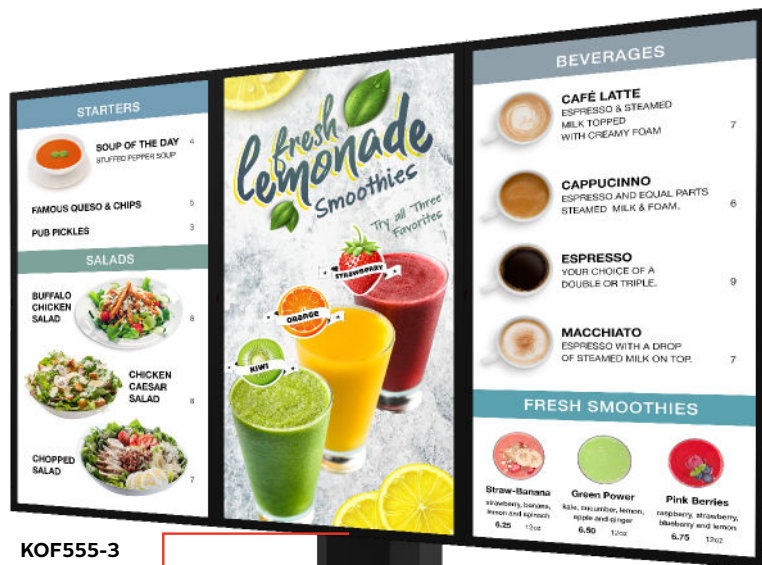

KOF555-3

PEDESTAL BASE

Allows for mounting to existing footing, thus eliminating the need for pouring new concrete*

*As long as it meets the requirements for various wind load specifications

SITE SECURITY

Captive security fasteners prevent unauthorized access and vandalism

ULTRA SLIM DESIGN

Sleek and stylish, yet rugged enough to be installed in any outdoor application for 24/7 use

MODULAR DESIGN

Displays can be installed from the front, without disturbing the adjacent units