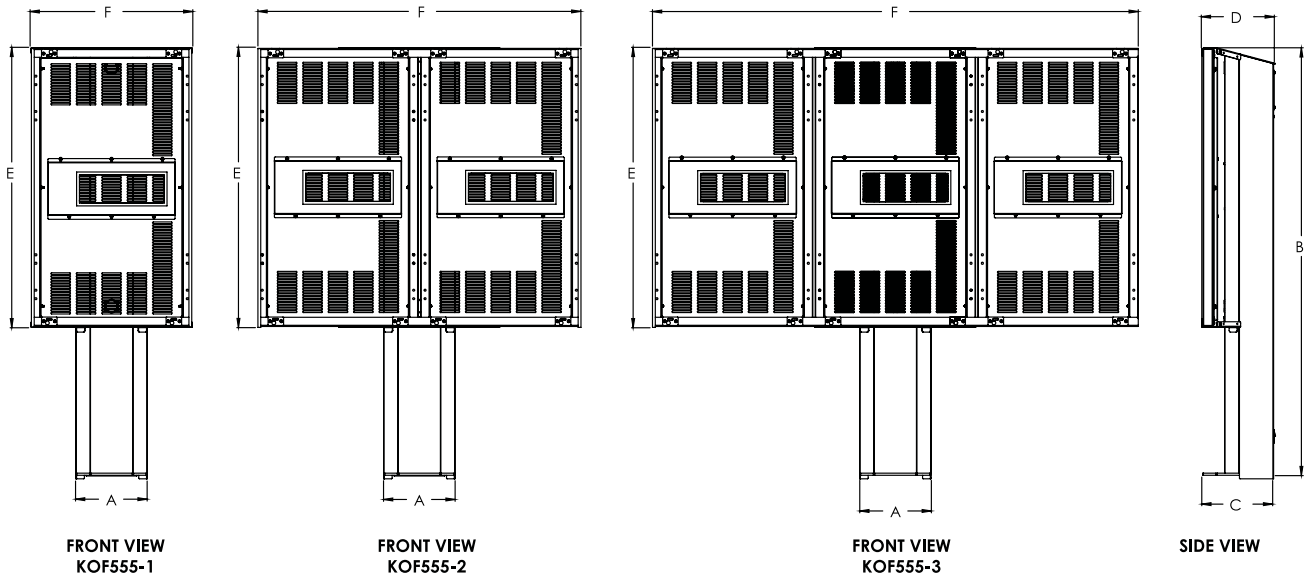

Model Numbers

- KOF555-1 Outdoor Digital Menu Board Supports (1) 55" Peerless-AV® XHB554 and LG 55XE4F-M Outdoor Display
- KOF555-2 Outdoor Digital Menu Board Supports (2) 55" Peerless-AV® XHB554 and LG 55XE4F-M Outdoor Displays
- KOF555-3 Outdoor Digital Menu Board Supports (3) 55" Peerless-AV® XHB554 and LG 55XE4F-M Outdoor Displays

Product Specifications

MODEL NUMBERS	DIMENSIONS (W x H x D)	PRODUCT WEIGHT	FINISH	AVAILABLE COLORS
KOF555-1	28.38" x 75.67" x 12.70" (721 x 1922 x 322mm)	132lb (60kg)	Textured Powder Coat	Black
KOF555-2	57.17" x 75.67" x 12.70" (1452 x 1922 x 322mm)	163lb (74kg)		
KOF555-3	85.97" x 75.67" x 12.70" (2184 x 1922 x 322mm)	194lb (88kg)		

Package Specifications

MODEL NUMBERS	PACKAGE SIZE (W x H x D)	PACKAGE SHIP WEIGHT	PACKAGE UPC CODE	PACKAGE CONTENTS	UNITS IN PACKAGE
KOF555-1	38.00" x 84.00" x 27.00" (966 x 2134 x 686mm)	185lb (84kg)	735029341840	Digital Menu Board Enclosure, Mounting Hardware and Instructions	1
KOF555-2	60.00" x 84.00" x 40.00" (1524 x 2134 x 1016mm)	224lb (102kg)	735029341857		
KOF555-3	96.00" x 84.00" x 48.00" (2438 x 2134 x 1219mm)	290lb (132kg)	735029341864		

Options

- **KOF-OPT-SPK:** Speaker/Microphone Kit
- **KOF-OPT-FAN:** Media Player Storage Fan
- **KOF-OPT-SHELF:** Internal Media Player Shelf

- **KOF-OPT-ELECTRICAL:** Power Distribution Unit
- **KOF-OPT-554BRKTS:** Mount Brackets for Peerless-AV® XHB554 (Provided with orders of XHB554)

All dimensions = inch (mm)

MODEL NO.	DIMENSION "A"	DIMENSION "B"	DIMENSION "C"	DIMENSION "D"	DIMENSION "E"	DIMENSION "F"
KOF555-1	12.65" (321mm)	75.67" (1922mm)	12.54" (319mm)	12.70" (322mm)	49.36" (1254mm)	28.38" (721mm)
KOF555-2	12.65" (321mm)	75.67" (1922mm)	12.54" (319mm)	12.70" (322mm)	49.36" (1254mm)	57.17" (1452mm)
KOF555-3	12.65" (321mm)	75.67" (1922mm)	12.54" (319mm)	12.70" (322mm)	49.36" (1254mm)	85.97" (2184mm)

Architect Specifications

The Outdoor Digital Menu Board shall be a Peerless-AV® model KOF555-1, -2, -3 and shall be located where indicated on the plans. Assembly and installation shall be done according to instructions provided by the manufacturer.

Visit peerless-av.com to see the complete line of AV solutions from Peerless-AV, including outdoor displays, kiosks, display mounts, projector mounts, carts/stands, and a full assortment of accessories.

Peerless-AV
2300 White Oak Circle
Aurora, IL 60502 USA

(800) 865-2112
(630) 375-5100
Fax: (800) 359-6500

Peerless-AV EMEA
Unit 3 Watford Interchange
Colonial Way, Watford
Herts, WD24 4WP
United Kingdom
+44 (0) 1923 200100
Fax: +44 (0) 1923 200101

Peerless-AV Latin America
Av. de las Industrias 413
Parque Industrial Escobedo
General Escobedo, N.L.,
México, 66062
+52 (81) 8384-8300
Fax: +52 (81) 8384-8360