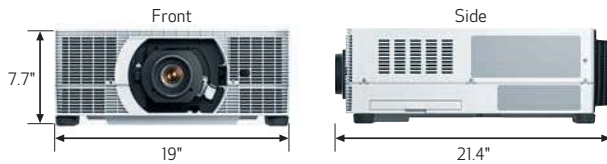

SPECIFICATIONS

PROJECTION SYSTEM	
Imaging Device	0.71" LCOS Reflective Panels x3
Aspect Ratio	16:10
Native Resolution	1920 x 1200 (WUXGA)
Brightness	WUX7000Z: 7000/4900/3500 Lumens^{*1,2,3}, WUX6600Z: 6600/4620/3300 Lumens^{*1,2,3}, WUX5800Z: 5800/4060/2900 Lumens^{*1,2,3}
Contrast	4000:1^{*4}
Digital Keystone	V: ±20°, H: ±20°
Uniformity	90%^{*2}
IMAGE ADJUSTMENTS	
Image Mode	Standard, Presentation, Dynamic, Vivid Photo, Video, Cinema, Photo/sRGB, User 1 - 5 (WUX7000Z)/User 1 - 4 (WUX6600Z)/User 1 - 3 (WUX5800Z), DICOM SIM^{*5}
Color Adjustment	Color Level, Color Balance, Color Temperature, Gain (R,G,B), Offset (R,G,B)
Screen Color Correction	Normal/Greenboard/Adjust (custom)
Mounting	360°
Adjustment Feet	4x, Extension Length: 14.6mm, Maximum angle of inclination: ±1.8°
INPUT SIGNALS	
Scanning Frequency	H: 15.625kHz - 75kHz, V: 24Hz - 60Hz
Analog PC Input	WUXGA, UXGA, WSXGA+, SXGA+, WXGA+, FWXGA, WXGA, SXGA, XGA, SVGA, VGA
Digital PC Input	WUXGA, UXGA, WSXGA+, SXGA+, WXGA+, FWXGA, WXGA, SXGA, XGA, SVGA, VGA
DisplayPort	1080p, 1080i, 720p, 576p, 576i, 480p, 480i^{*6}
Component Video Input	1080p, 1080i, 720p, 576p, 576i, 480p, 480i
Dot Clock	162MHz (maximum)
LIGHT SOURCE	
Type	Blue Laser Diode, Yellow Phosphor
Life	Up to 20,000 Hours^{*7}

DIMENSIONS