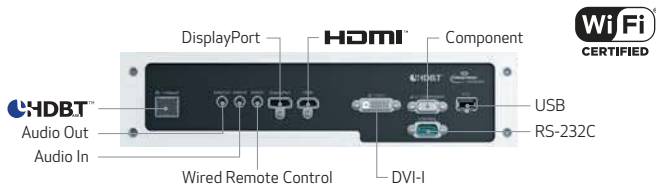

KEY FEATURES

- 7000/6600/5800 Lumens***
- Native WUXGA Resolution (1920 x 1200)
- Laser Light Source with up to 20,000** or More Hours (Lower Total Cost of Ownership)
- LCOS Technology with AISYS-enhancement
- Optional Interchangeable Genuine Canon Lens Options
- Compact and Lightweight Design
- High Dynamic Range (HDR)
- Up to 4000:1 Native Contrast Ratio*
- HDBaseT™ & Wi-Fi®
- Versatile Connectivity (HDMI, DisplayPort, DVI-I)
- Network Management including Crestron Connectivity & AMX Device Discovery
- DICOM® Simulation Mode^

DIMENSIONS

CONNECTABILITY

WHAT'S IN THE BOX

- Projector
- Power Cord
- Projector Remote Controller RS-RC07 (includes two AAA batteries)
- Important Information (book)
- Warranty Card

^{*1} There are three light modes: Normal, Quiet 1 and Quiet 2. The luminance values for modes other than Normal are calculated and are not guaranteed as specifications. ^{*2} When standard RS-SL01ST projection lens used. ^{*3} When image mode is set to Presentation. ^{*4} All white; all black. When the iris function is set to "Close 9." ^{*5} These projectors include a DICOM Simulation Mode. They have not been cleared or approved for medical diagnosis and should not be used for these purposes. ^{*6} Supports image signals equivalent to the HDMI terminal. ^{*7} This is an estimated value, actual hours may vary depending on usage and environment. This is not a guarantee of the life span of individual laser diodes. ^{*8} This value does not guarantee the service life. ^{*9} RS-CL15 and RS-CL17 are used together to mount a projector on a ceiling.